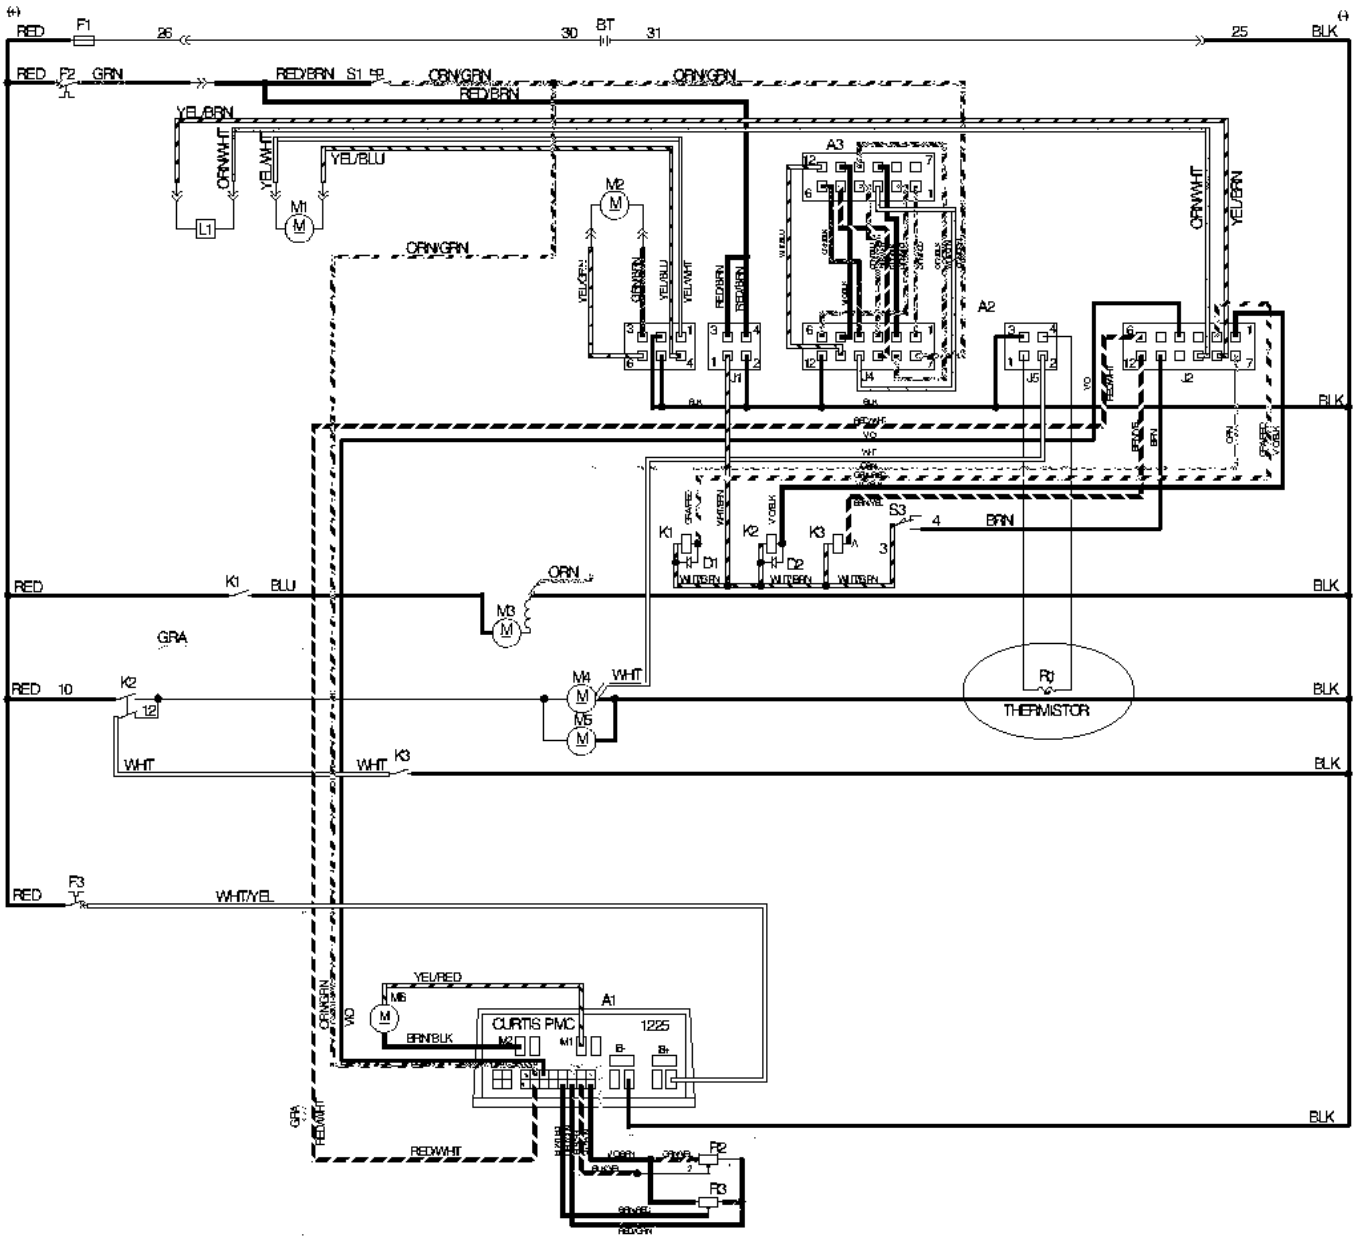

DECAL SYSTEM

BA 750/850 (after 2002-05)

28-03-2011

Part List ID
E123132

45

Pos	Part no.	Qty	Description	EAN
1	56014601	1	DECAL CAUTION	5711144009
2	56016486	1	DECAL BATTERY WIRING	5711144011
3	56016320	1	DECAL ELECTRICAL SCHEMATIC	
4	56016490	2	DECAL BA750	5711144011
5	56016666	1	DECAL CIRCUIT BREAKER	5711144012

ELECTRICAL DIAGRAM

BA 750/850 (after 2002-05)

28-03-2011

Part List ID
E123134

46