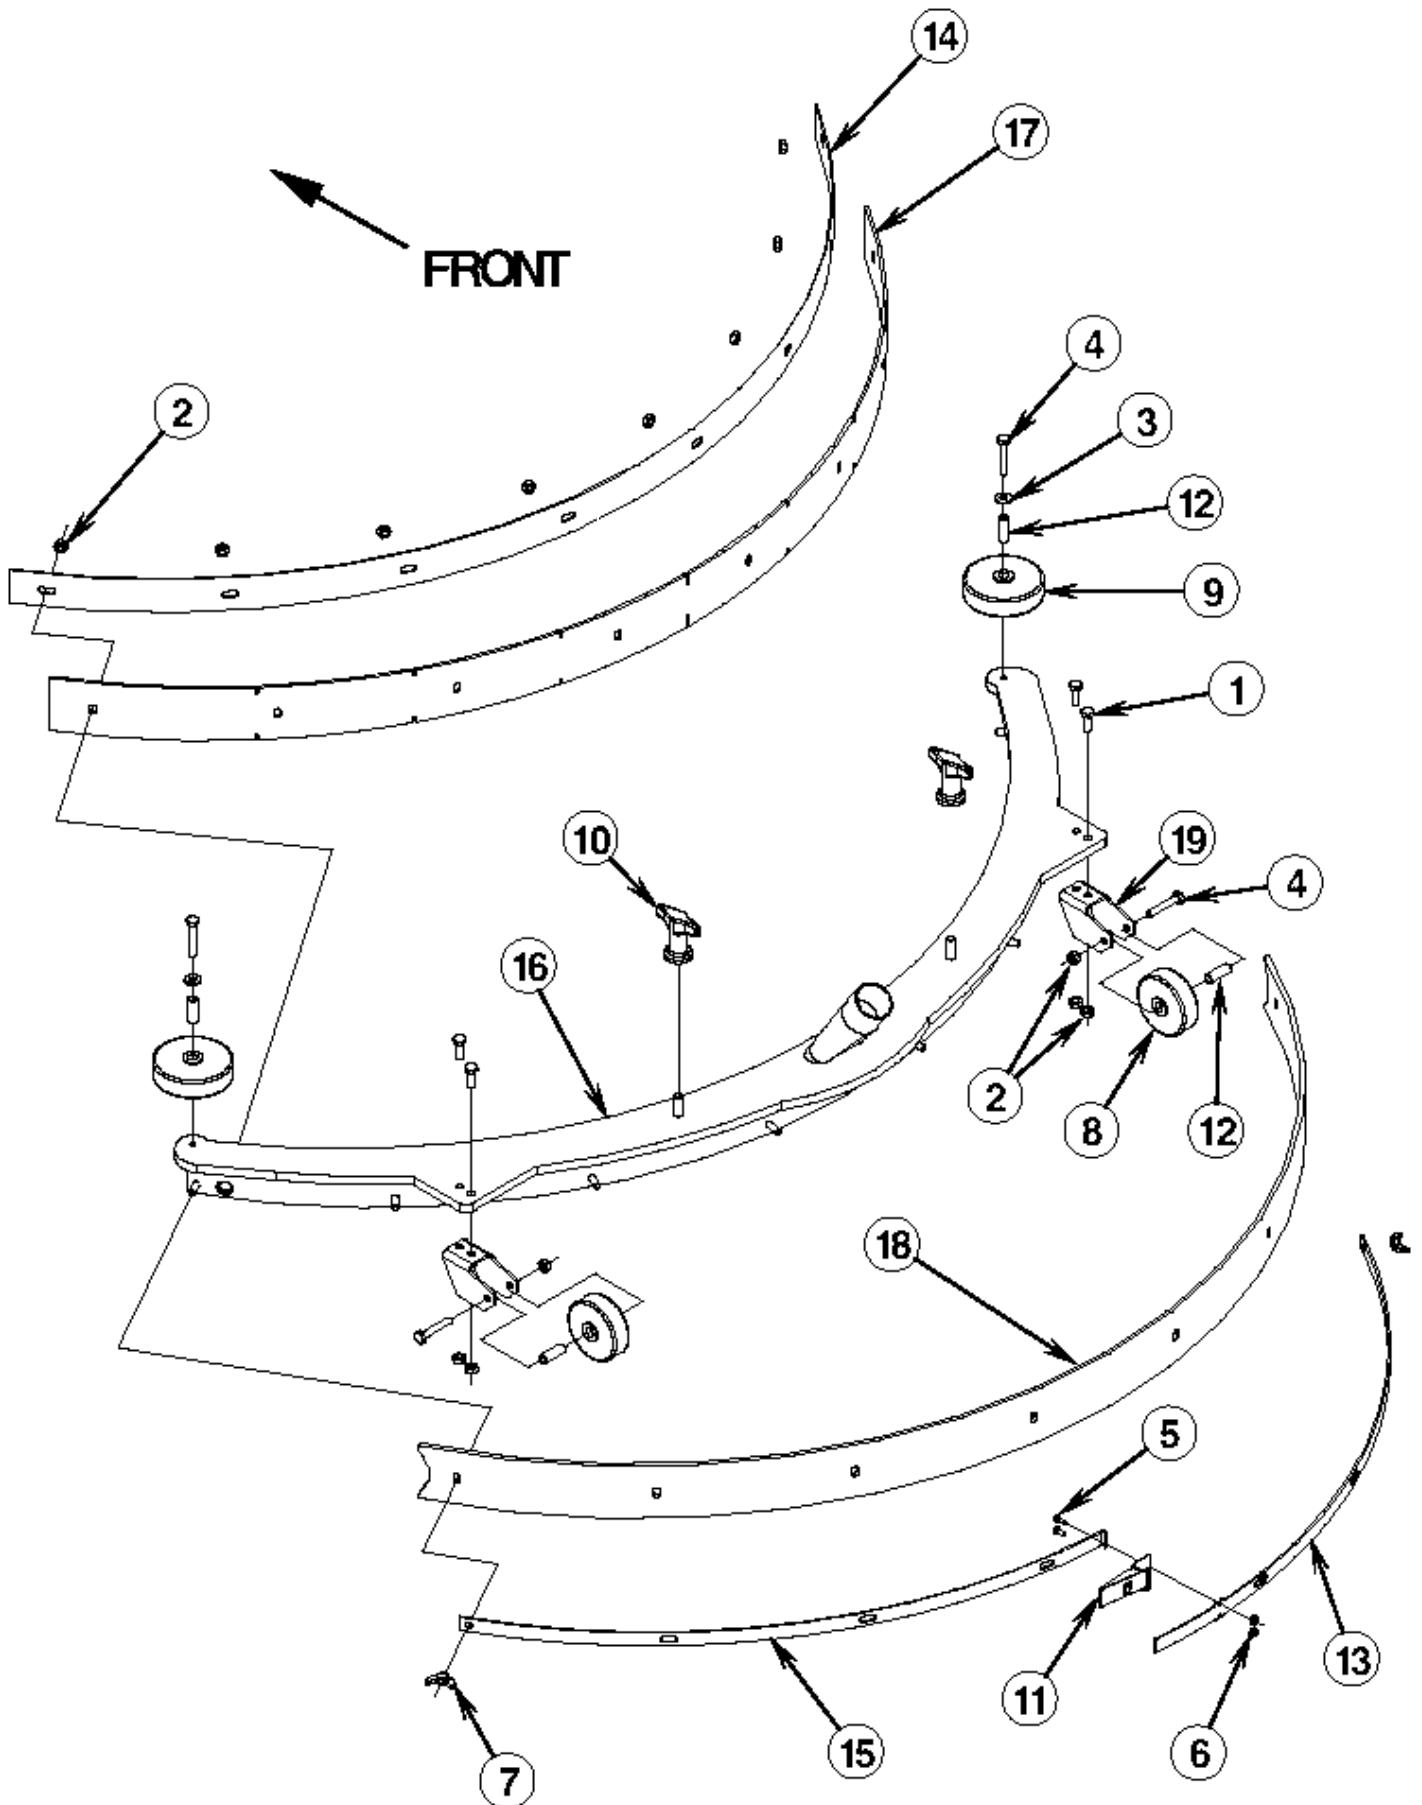

SQUEEGEE ASSEMBLY (BA 850)

BA 750/850 (after 2002-05)

28-03-2011

Part List ID
E123130

42

SQUEEGEE ASSEMBLY (BA 850)

BA 750/850 (after 2002-05)

28-03-2011

Part List ID

E123130

43

Pos	Part no.	Qty	Description		EAN
0	56397094	1	BLADE KIT SQUEEGEE GUM	Gum - Pos. 17-18 - OPTIONAL	5711144079
0	56397106	1	BLADE KIT SQGEE RED GUM	Linatex - OPTIONAL	5711144079
0	56397147	1	BLADE SQUEEGEE GUM FR	Gum - OPTIONAL	5711144079
0	56397148	1	BLADE SQGEE RED GUM FR	Linatex - OPTIONAL	5711144079
0	56397349	1	SQUEEGEE ASSEMBLY		5711144080
0	56397595	1	BLADE KIT SQUEEGEE NEO	Oil Resistant - OPTIONAL	5711144081
1	56002807	4	SCR HEX SS 1/4 20 X .75		5711144002
2	56002491	14	NUT HEX NYL LOC SS 1/4 20		5711144001
3	56002859	2	WSH FLT SAE SS 1/4		5711144002
4	56002901	4	SCR HEX SS 1/4 20 X 1.50		5711144003
5	56002909	2	SCR PAN PHIL SS 6 32 X .38		5711144003
6	56002964	2	NUT HEX NYL LOC THIN SS 6 32		5711144003
7	56009048	2	NUT WING LOC 1/4 20		5711144007
8	56324350	2	WHEEL		5711144064
9	56324499	2	WHEEL 3.00X.781 HC315		5711144064
10	56370711	2	NUT THUMB		5711144067
11	56471194	1	LATCH ASSY RE32		5711144123
12	56471220	4	BUSHING .25X.37X1.0RE185L		5711144123
13	56397353	1	STRAP REAR		5711144080
14	56397354	1	STRAP FRONT		5711144080
15	56397355	1	STRAP REAR		5711144080
16	56397359	1	SQUEEGEE TOOL WELDMENT		5711144080
17	56397362	1	BLADE SQUEEGEE GUM FR		5711144080
18	56397363	1	BLADE SQUEEGEE GUM RR		5711144080
19	56409656	2	BRACKET WHEEL NILFISK		5711144085