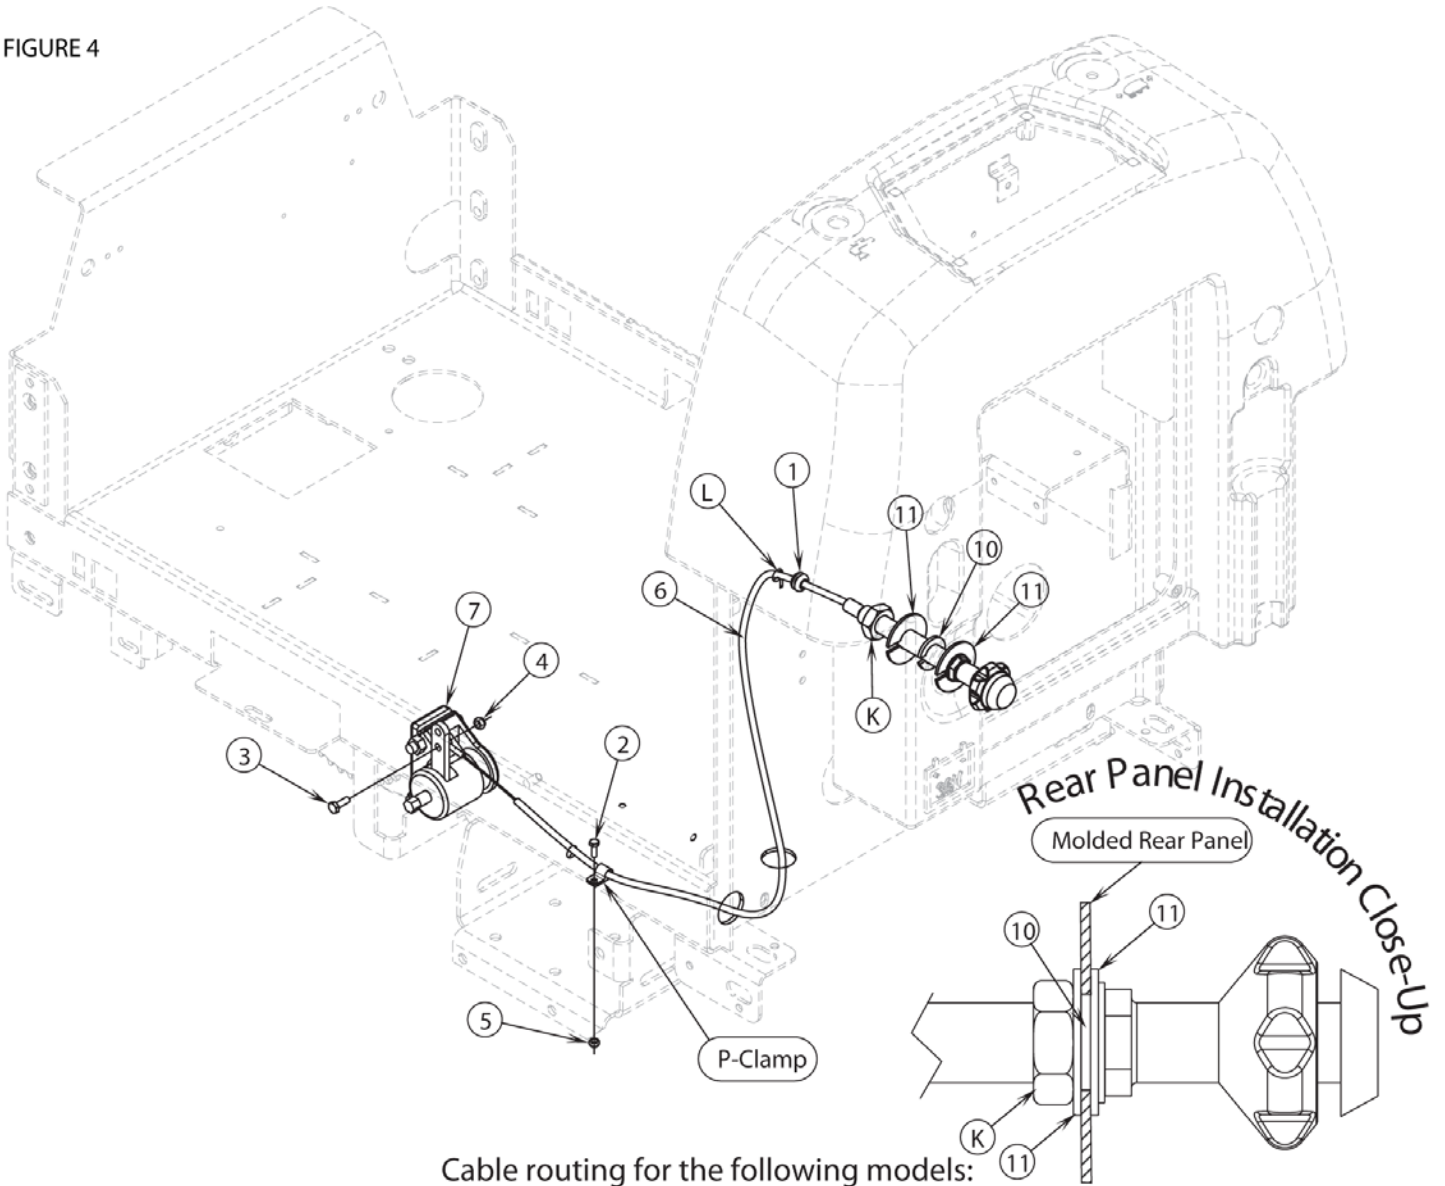

56396323 - Parking Brake Kit

BA 750/850 (after 2002-05)

28-03-2011

Part List ID
IS56040768FIG4

53

FIGURE 4

Cable routing for the following models:
ConvertaMAX 34 / I-MAX 34HD

56396323 - Parking Brake Kit

BA 750/850 (after 2002-05)

28-03-2011

Part List ID
IS56040768FIG4

54

Pos	Part no.	Qty	Description	EAN
1	56321559	1	GROMMET .375 E00059	5711144062
2	56002503	1	SCR HEX 10 24 X .50	5711144001
3	56003358	1	SCR HEX M6 X 25.0	5711144005
4	56003403	1	NUT HEX NYL LOC M6 X 1.00	5711144005
5	56002768	1	NUT HEX NYL LOC 10 24	5711144002
6	56056323	1	ASSY. VERNIER CONTROL	5711144017
7	56056245	1	BRAKE MECHANICAL CALIPER	5711144017
8	56002021	2	SCR SOC SET LOC 5/16 18 X .38	5711144000
9	56396036	1	SPOCKET WELDMENT