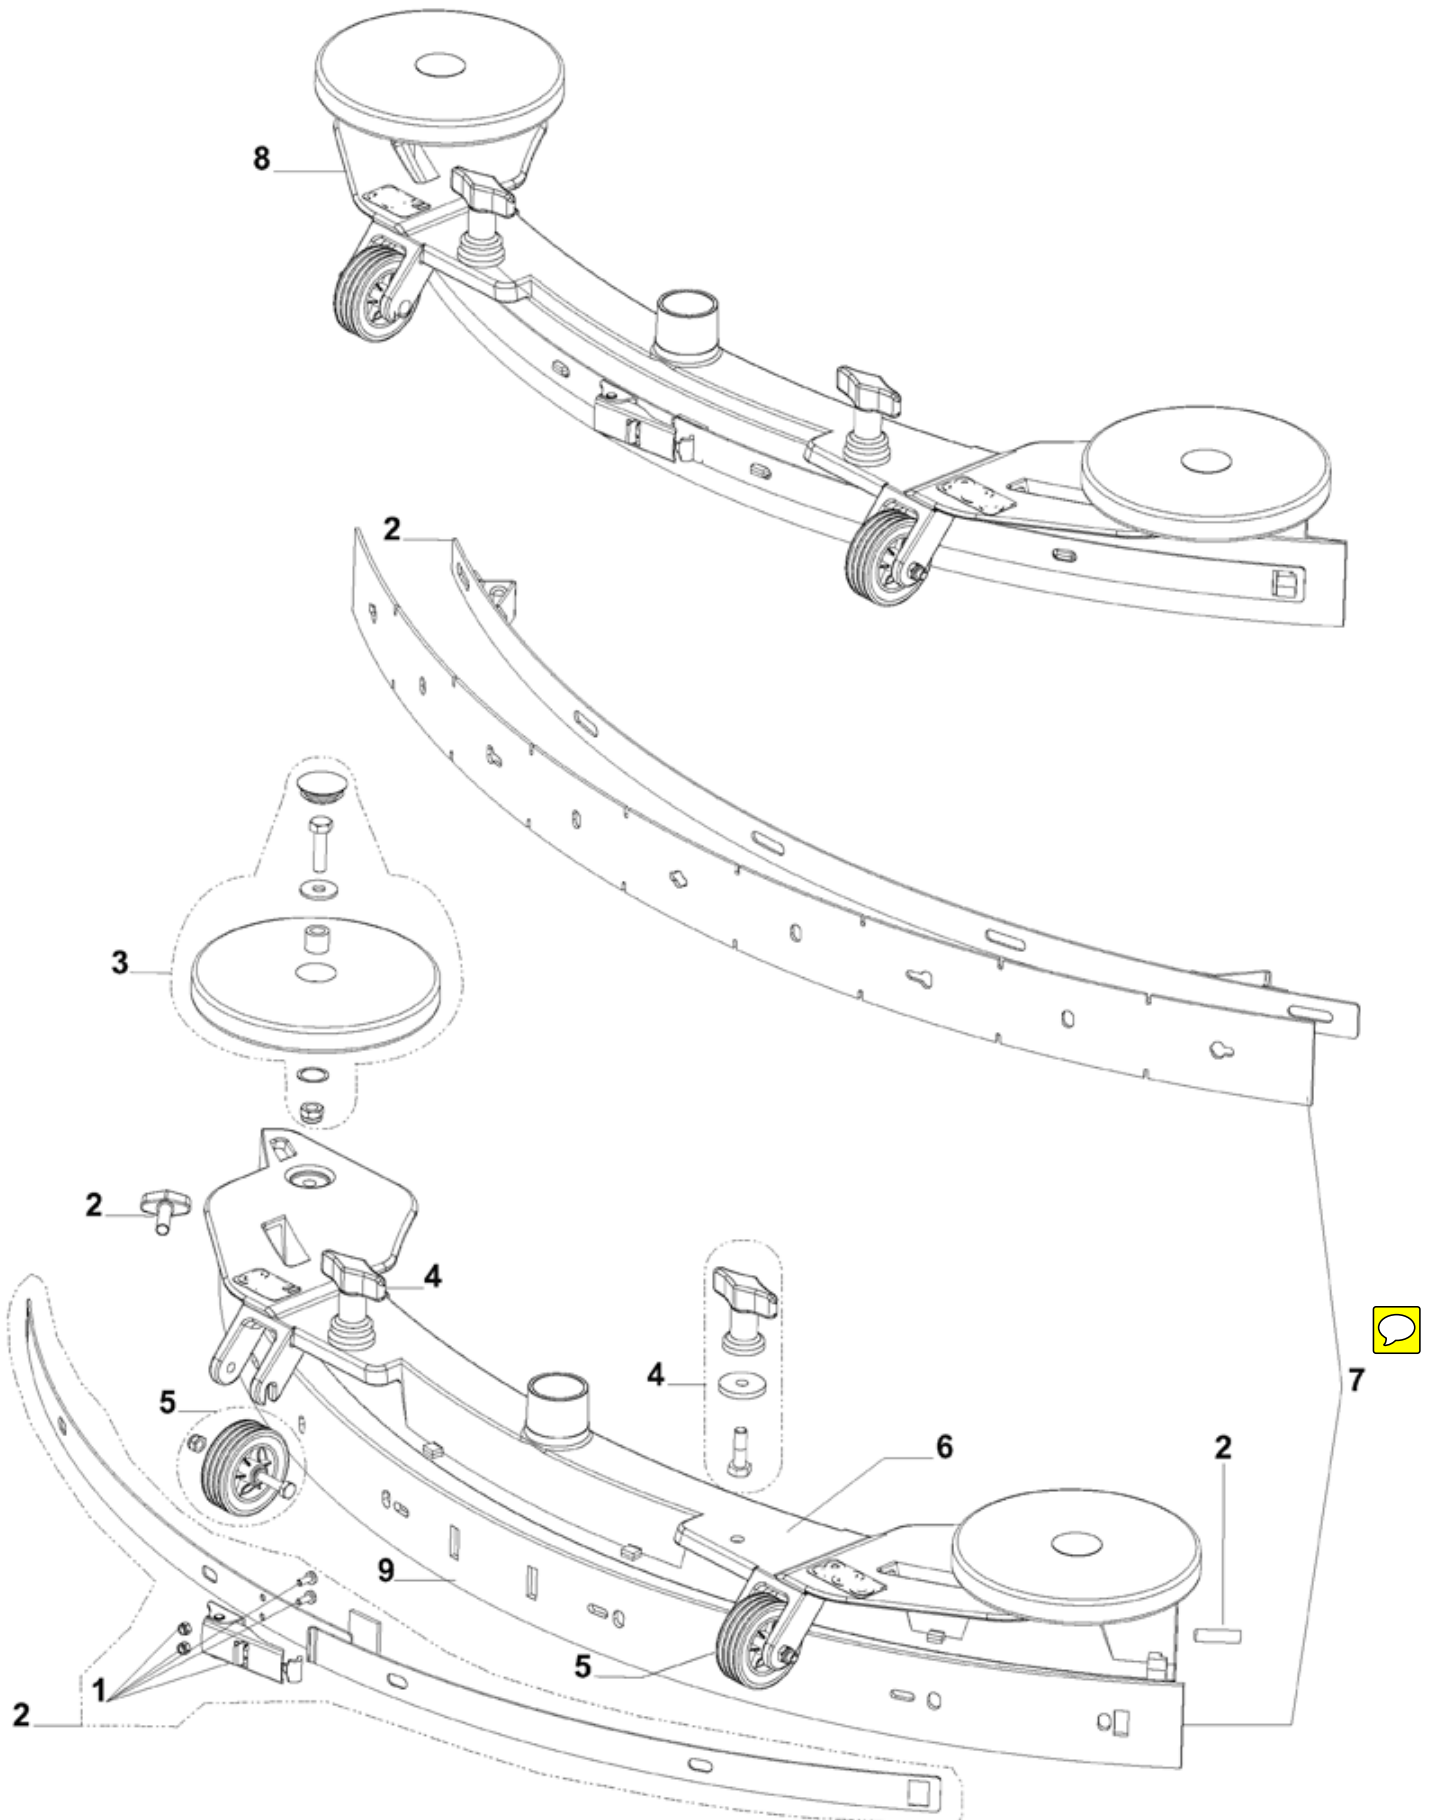

Squeegee systems

BA 651/BA751/BA751C/BA851

04-05-2009

Part List ID BA65108

19

Squeegee systems

BA 651/BA751/BA751C/BA851

04-05-2009

Part List ID
BA65108

20

Pos	Part no.	Qty	Description	EAN
1	909 6394 000	1	LATCH SQUEEGEE KIT	5711140127
2	9097635000	1	BLADES SQUEEG.FIXING KIT	5711140134
2	9097636000	1	BLADES SQUEEG.FIXING KIT	5711140134
3	909 6887 000	2	ROLLER BUMPER KIT	5711140131
4	9097637000	1	SQUEEGEE FIXING KIT	5711140134
5	909 6883 000	1	WHEELS SQUEEGEE KIT	5711140131
6	9097199000	1	WELDMENT SQUEEGEE TOOL 890MM/35	5711140133
6	9097200000	1	WELDMENT SQUEEGEE TOOL 1040MM/41	5711140133
7	9097359000	1	BLADES RUBBER KIT 1040MM/41	5711140133
7	9097500000	1	BLADES RUBBER KIT 890MM/35	5711140134
8	9097540000	1	SQUEEGEE CPL ALU 890MM/35KIT	5711140134
8	9097541000	1	SQUEEGEE CPL ALU 1040MM/41 KIT	5711140134
9	909 5350 000	1	BLADE REAR RUBBER 890MM/35	5711140122
9	9097372000	1	BLADE REAR RUBBER 1040MM/41	5711140133