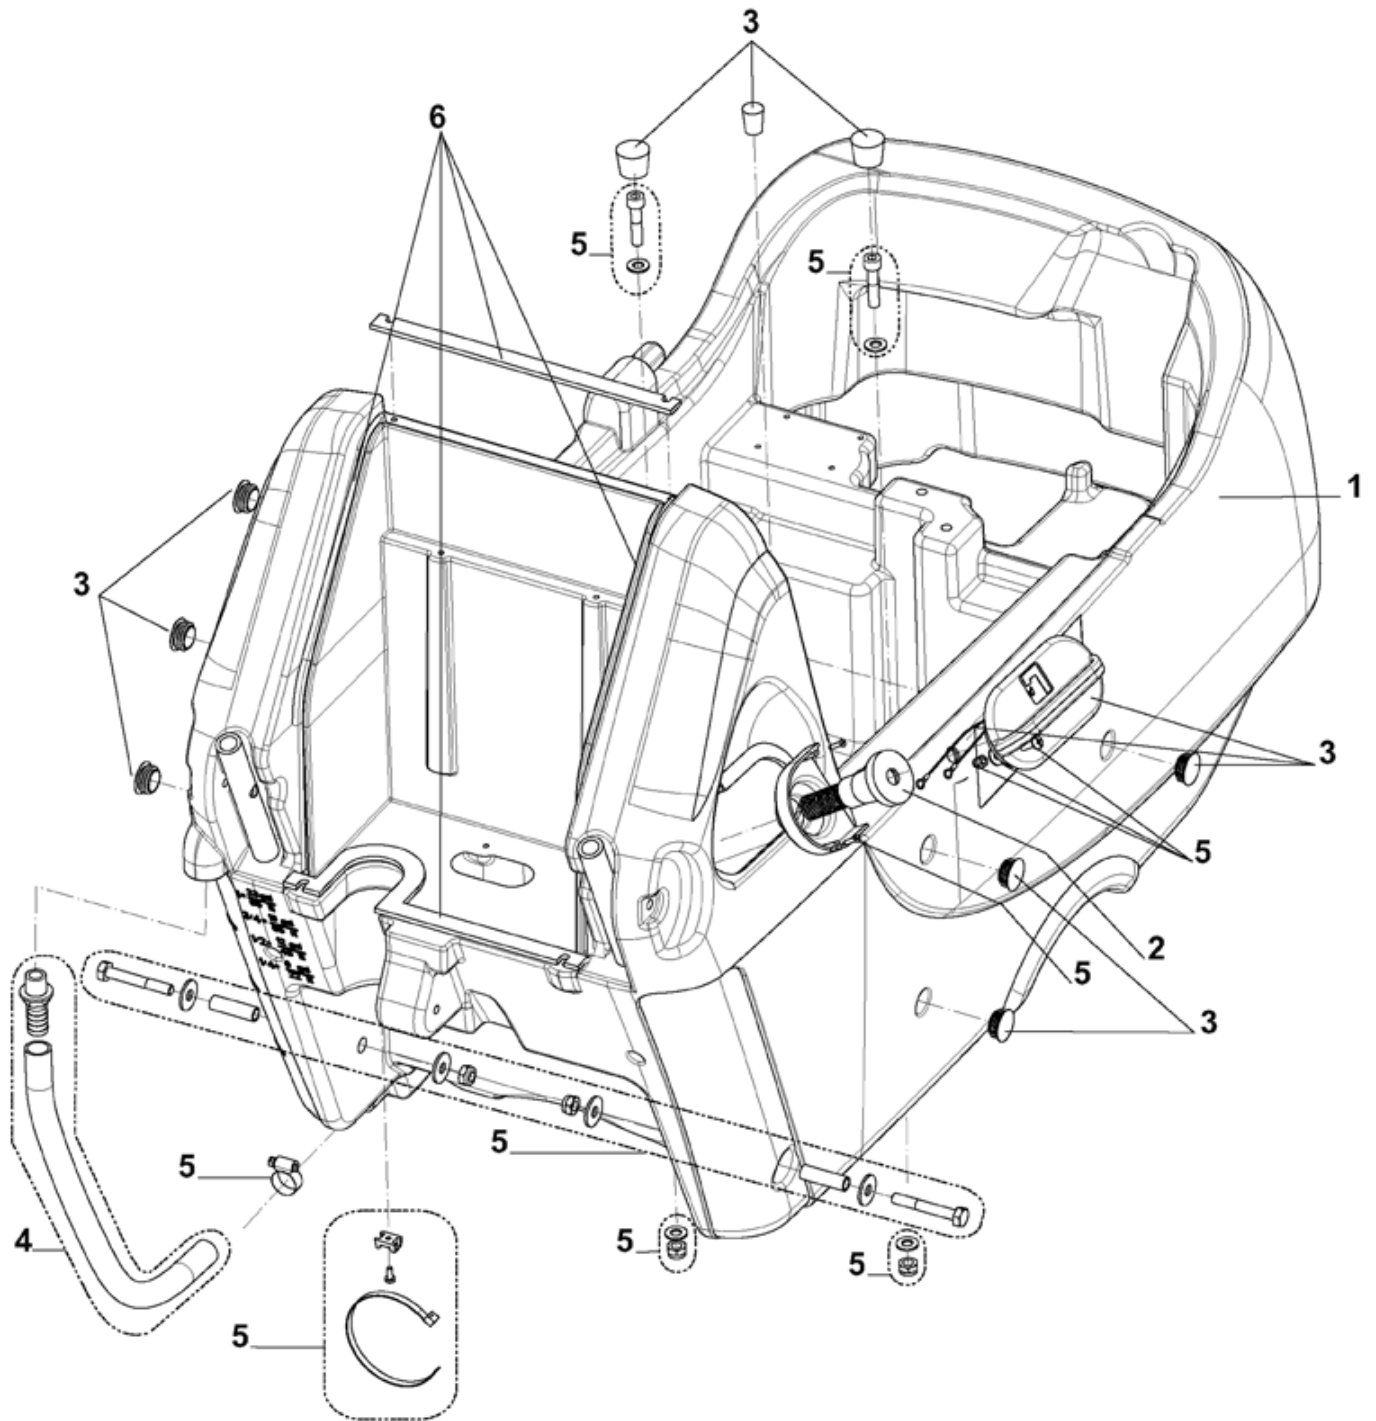

Solution tank

BA 651/BA751/BA751C/BA851

04-05-2009

Part List ID
BA65101

5

Solution tank

BA 651/BA751/BA751C/BA851

04-05-2009

Part List ID

BA65101

6

Pos	Part no.	Qty	Description	EAN
1	9097202000	1	TANK SOLUTION 85 LT	5711140133
2	9097290000	1	HOSE FILLING	5711140133
3	9097616000	1	CAPS SOLUTION TANK KIT	5711140134
4	9097617000	1	HOSE SOLUTION KIT	5711140134
5	9097614000	1	HARDWARE SOLUTION TANK KIT	5711140134
6	9097615000	1	GASKETS SOLUTION TANK KIT	5711140134