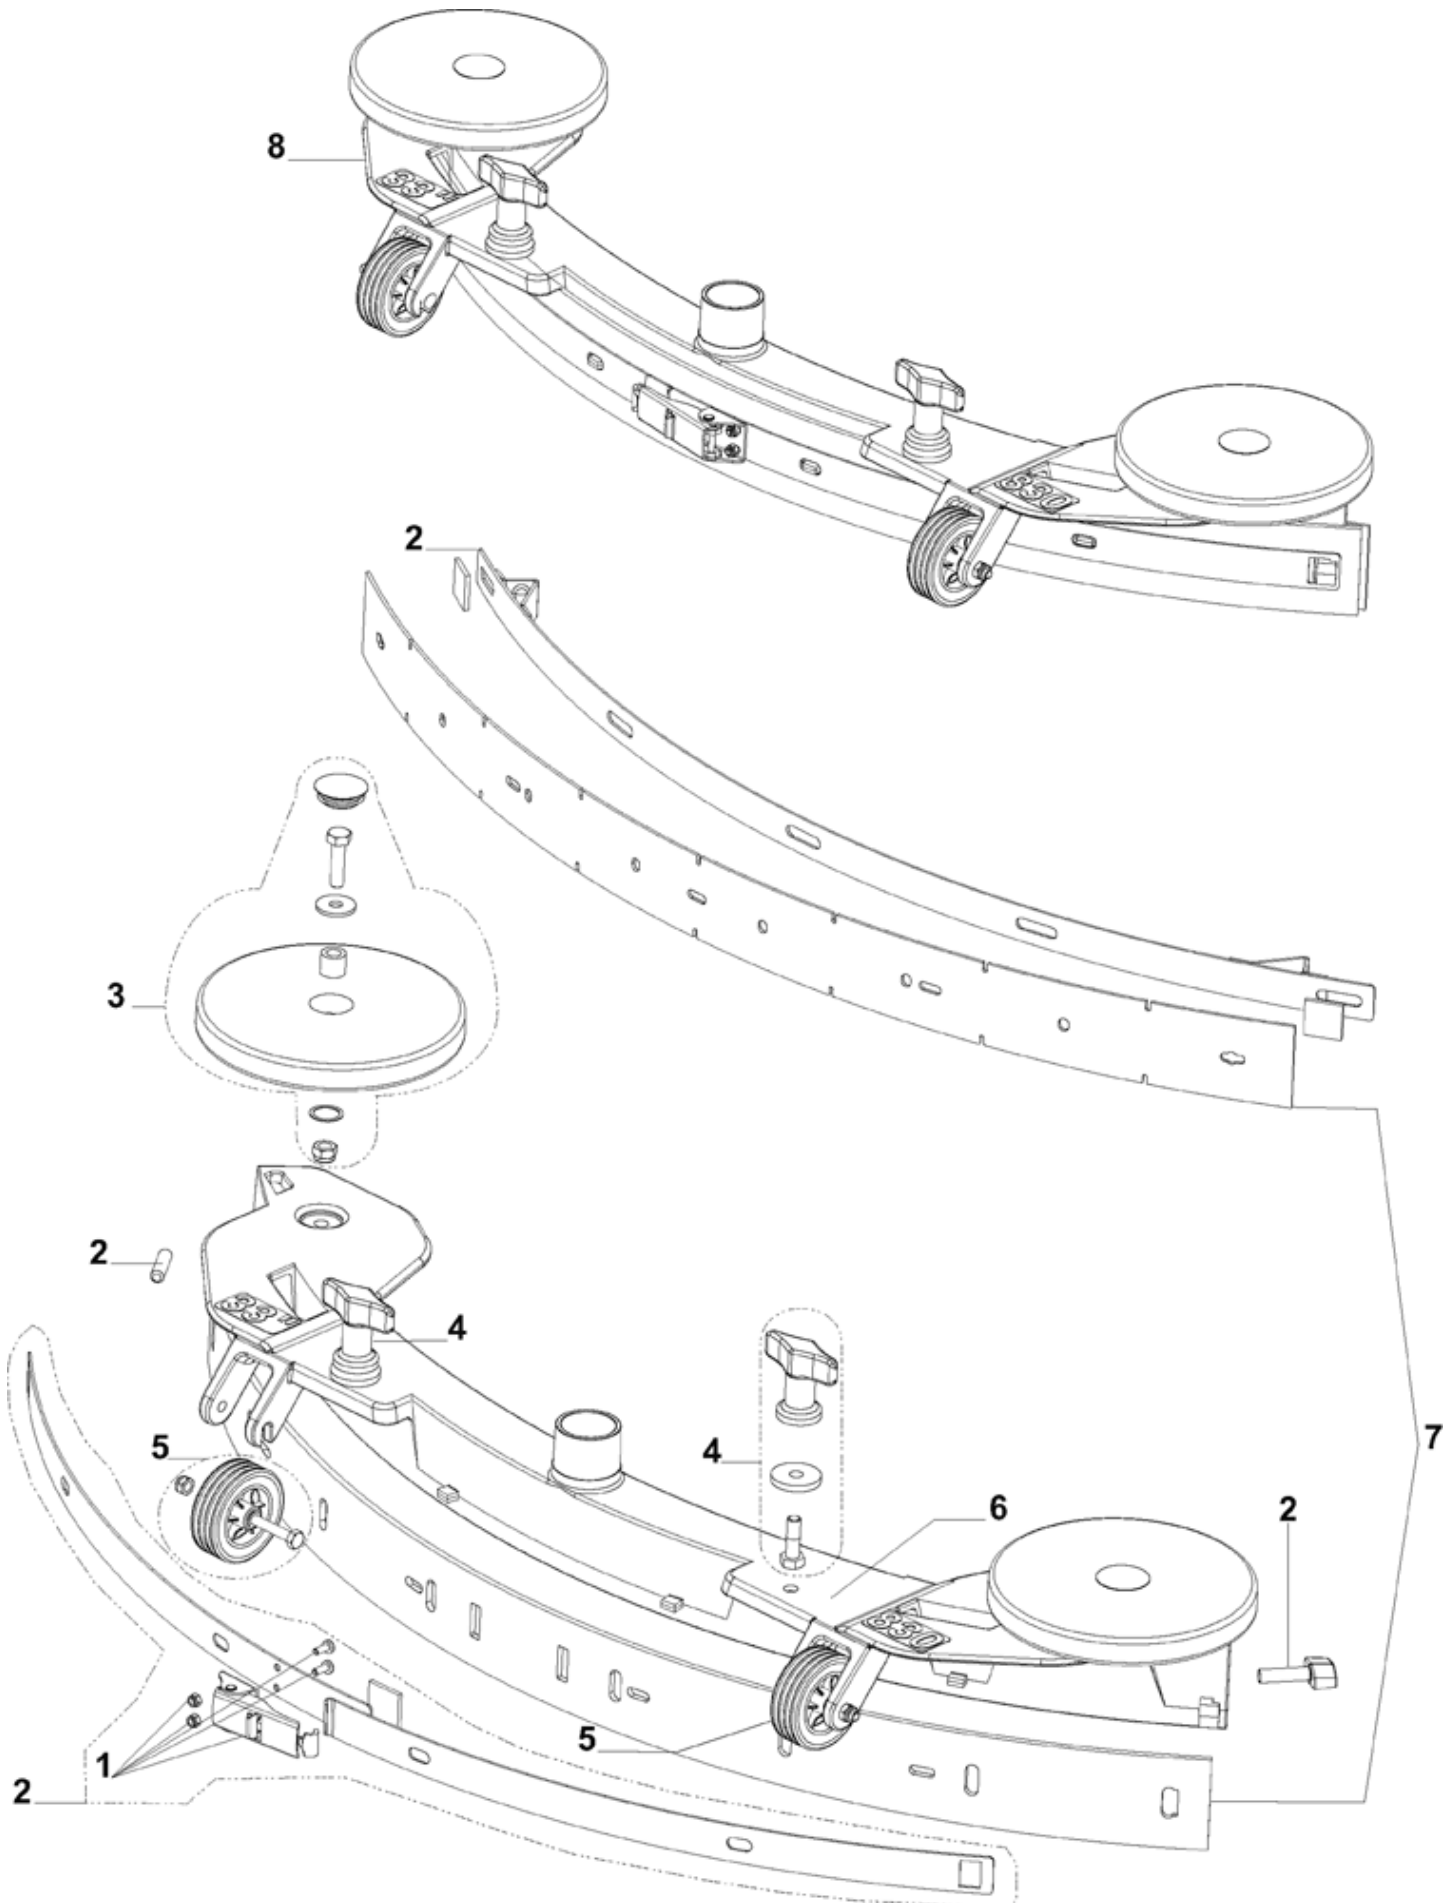

Accessory - Squeegee system 840mm/33"

BA 651/BA751/BA751C/BA851

04-05-2009

Part List ID

BA65116

35

Accessory - Squeegee system 840mm/33"

BA 651/BA751/BA751C/BA851