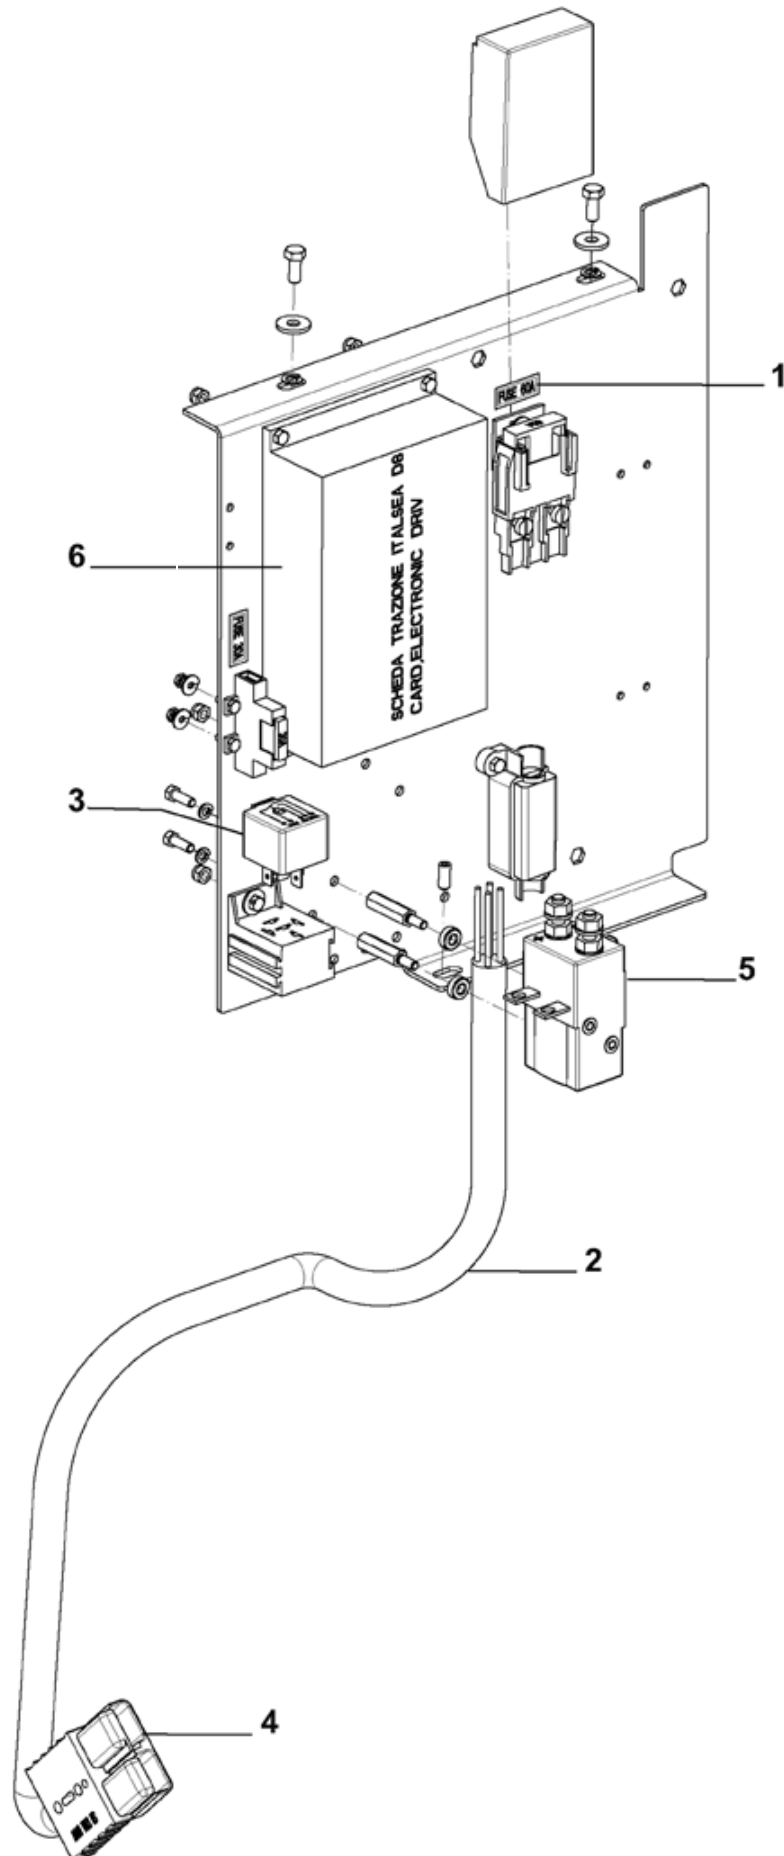

Electrical components

BA 651/BA751/BA751C/BA851

04-05-2009

Part List ID

BA65113

29

Electrical components

BA 651/BA751/BA751C/BA851

04-05-2009

Part List ID

BA65113

30

Pos	Part no.	Qty	Description	EAN
0	909 6125 000	1	HARNESS BATTERY	5711140126
0	9097407000	1	HARNESS MACHINE	5711140133
0	9097410000	1	HARNESS BRUSH DECK	5711140133
0	9097472000	1	HARNESS CYLINDRICAL BRUSHDECK	5711140134
0	9097590000	1	CABLE BATTERY INTERCONNECTION	5711140134
1	9097650000	1	DECALS KIT 651-751-851-EDS	5711140135
2	9097408000	1	HARNESS EL.COMPON.BOX	5711140133
3	909 6622 000	1	RELAY 24V 40A	5711140129
4	146 1986 000	1	CONNECTOR 120A	5711140042
5	909 5127 000	1	SWITCH ELECTROMAGNETIC 24V DOUBLE	5711140121
6	9097409000	1	CARD ELECTRONIC TRACTION	5711140133