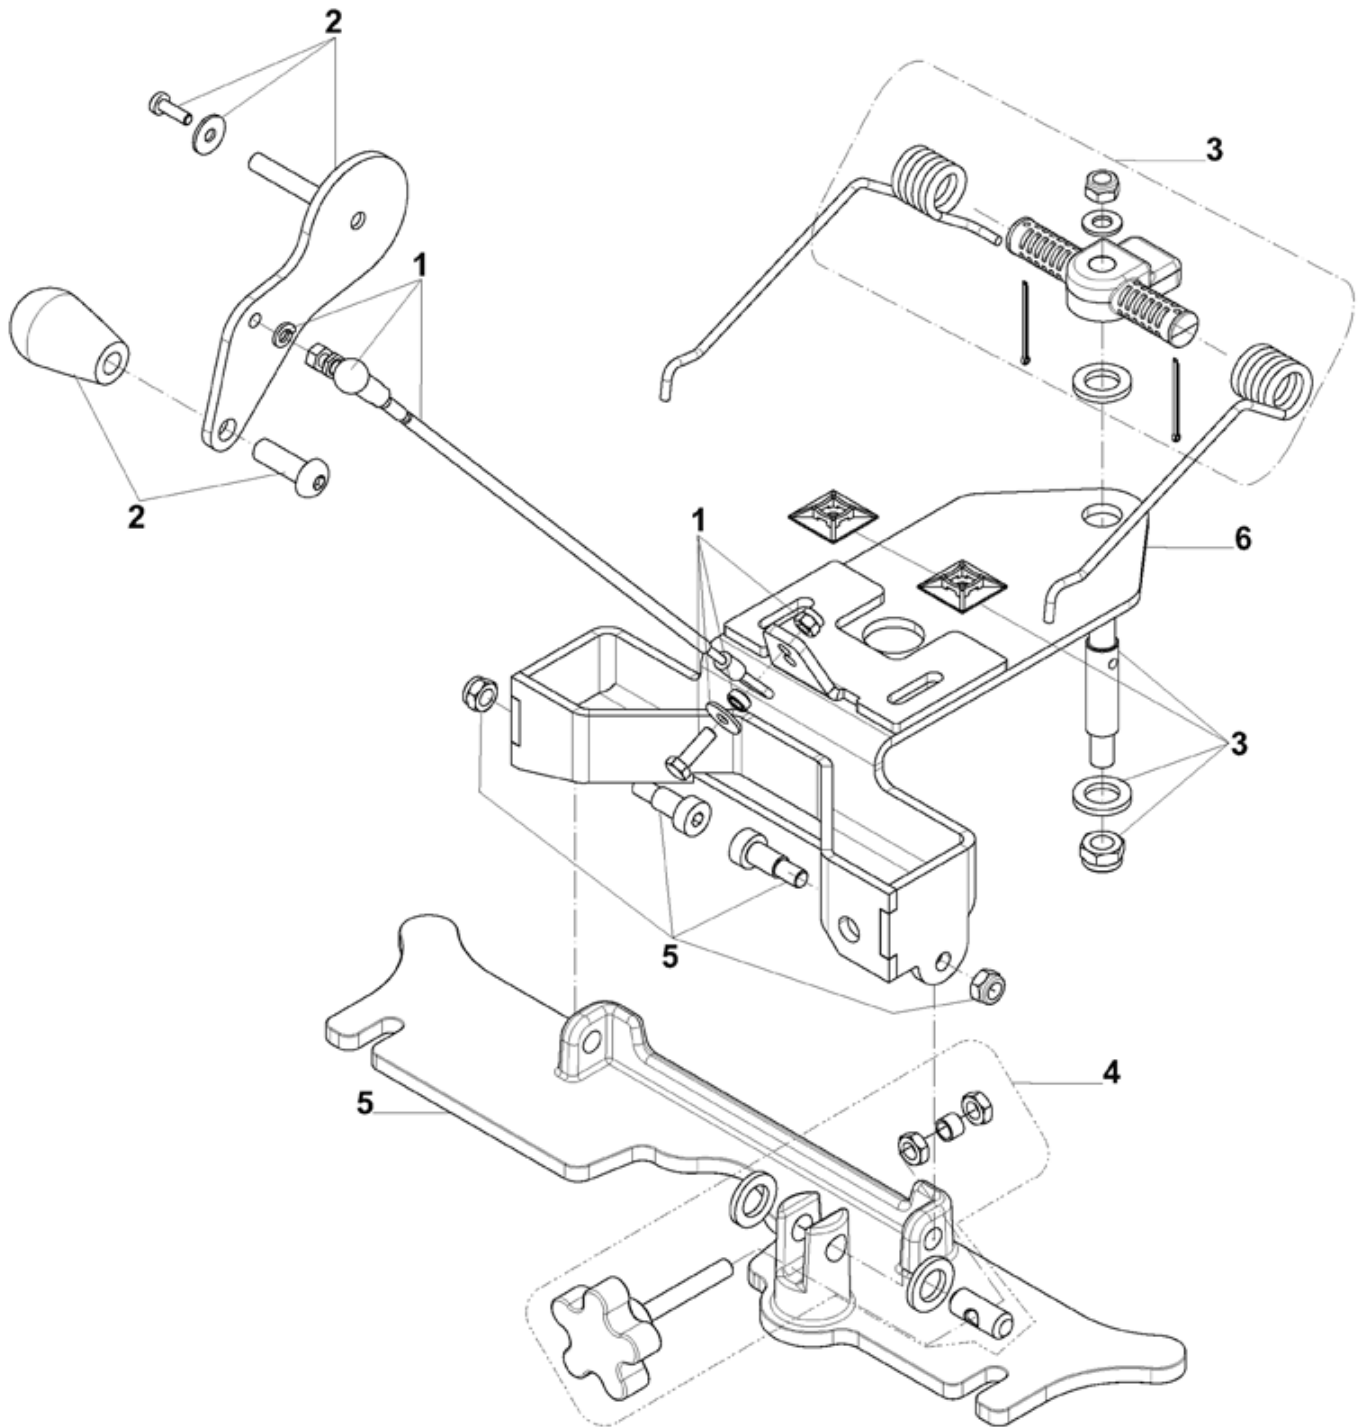

Squeegee holder

BA 651/BA751/BA751C/BA851

04-05-2009

Part List ID
BA65107

17

Squeegee holder

BA 651/BA751/BA751C/BA851

04-05-2009

Part List ID
BA65107

18

Pos	Part no.	Qty	Description	EAN
1	9097629000	1	SQUEEGEE LIFTING KIT	5711140134
2	9097630000	1	HARDWARE SQU.LEVER FIXINGKIT	5711140134
3	9097631000	1	HARDWARE SQUEEGEE KIT	5711140134
4	9097632000	1	HARDWARE SQU.HOLDER FIXING KIT	5711140134
5	9097633000	1	HOLDER SQUEEGEE FIXING KIT	5711140134
6	9097371000	1	PLATE SQUEEGEE SUPPORT	5711140133