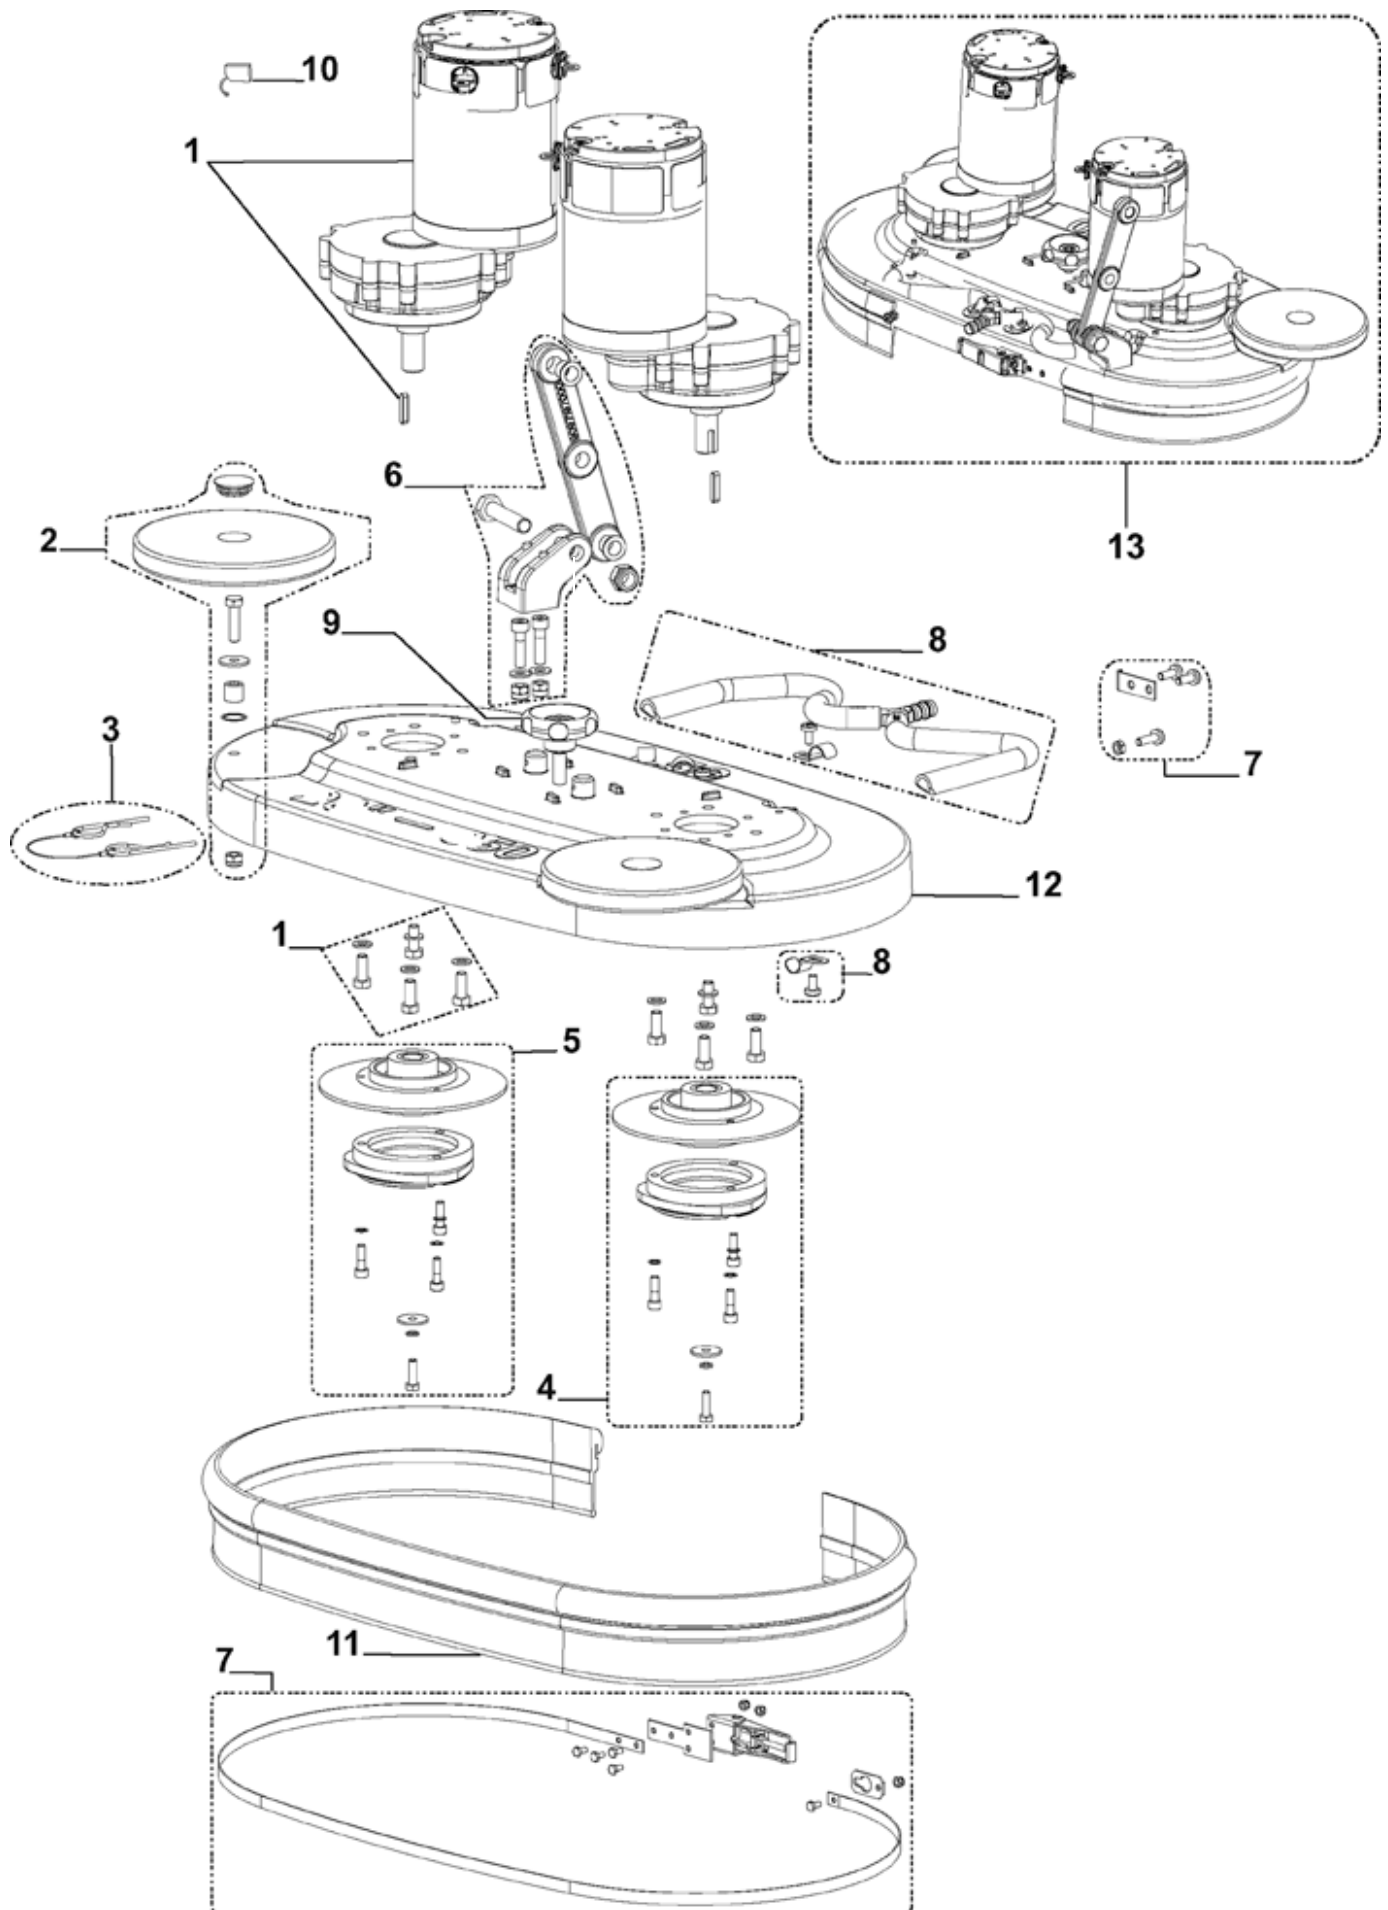

Accessory - Brush deck 600mm/24"

BA 651/BA751/BA751C/BA851

04-05-2009

Part List ID
BA65117

37

Accessory - Brush deck 600mm/24"

BA 651/BA751/BA751C/BA851

04-05-2009