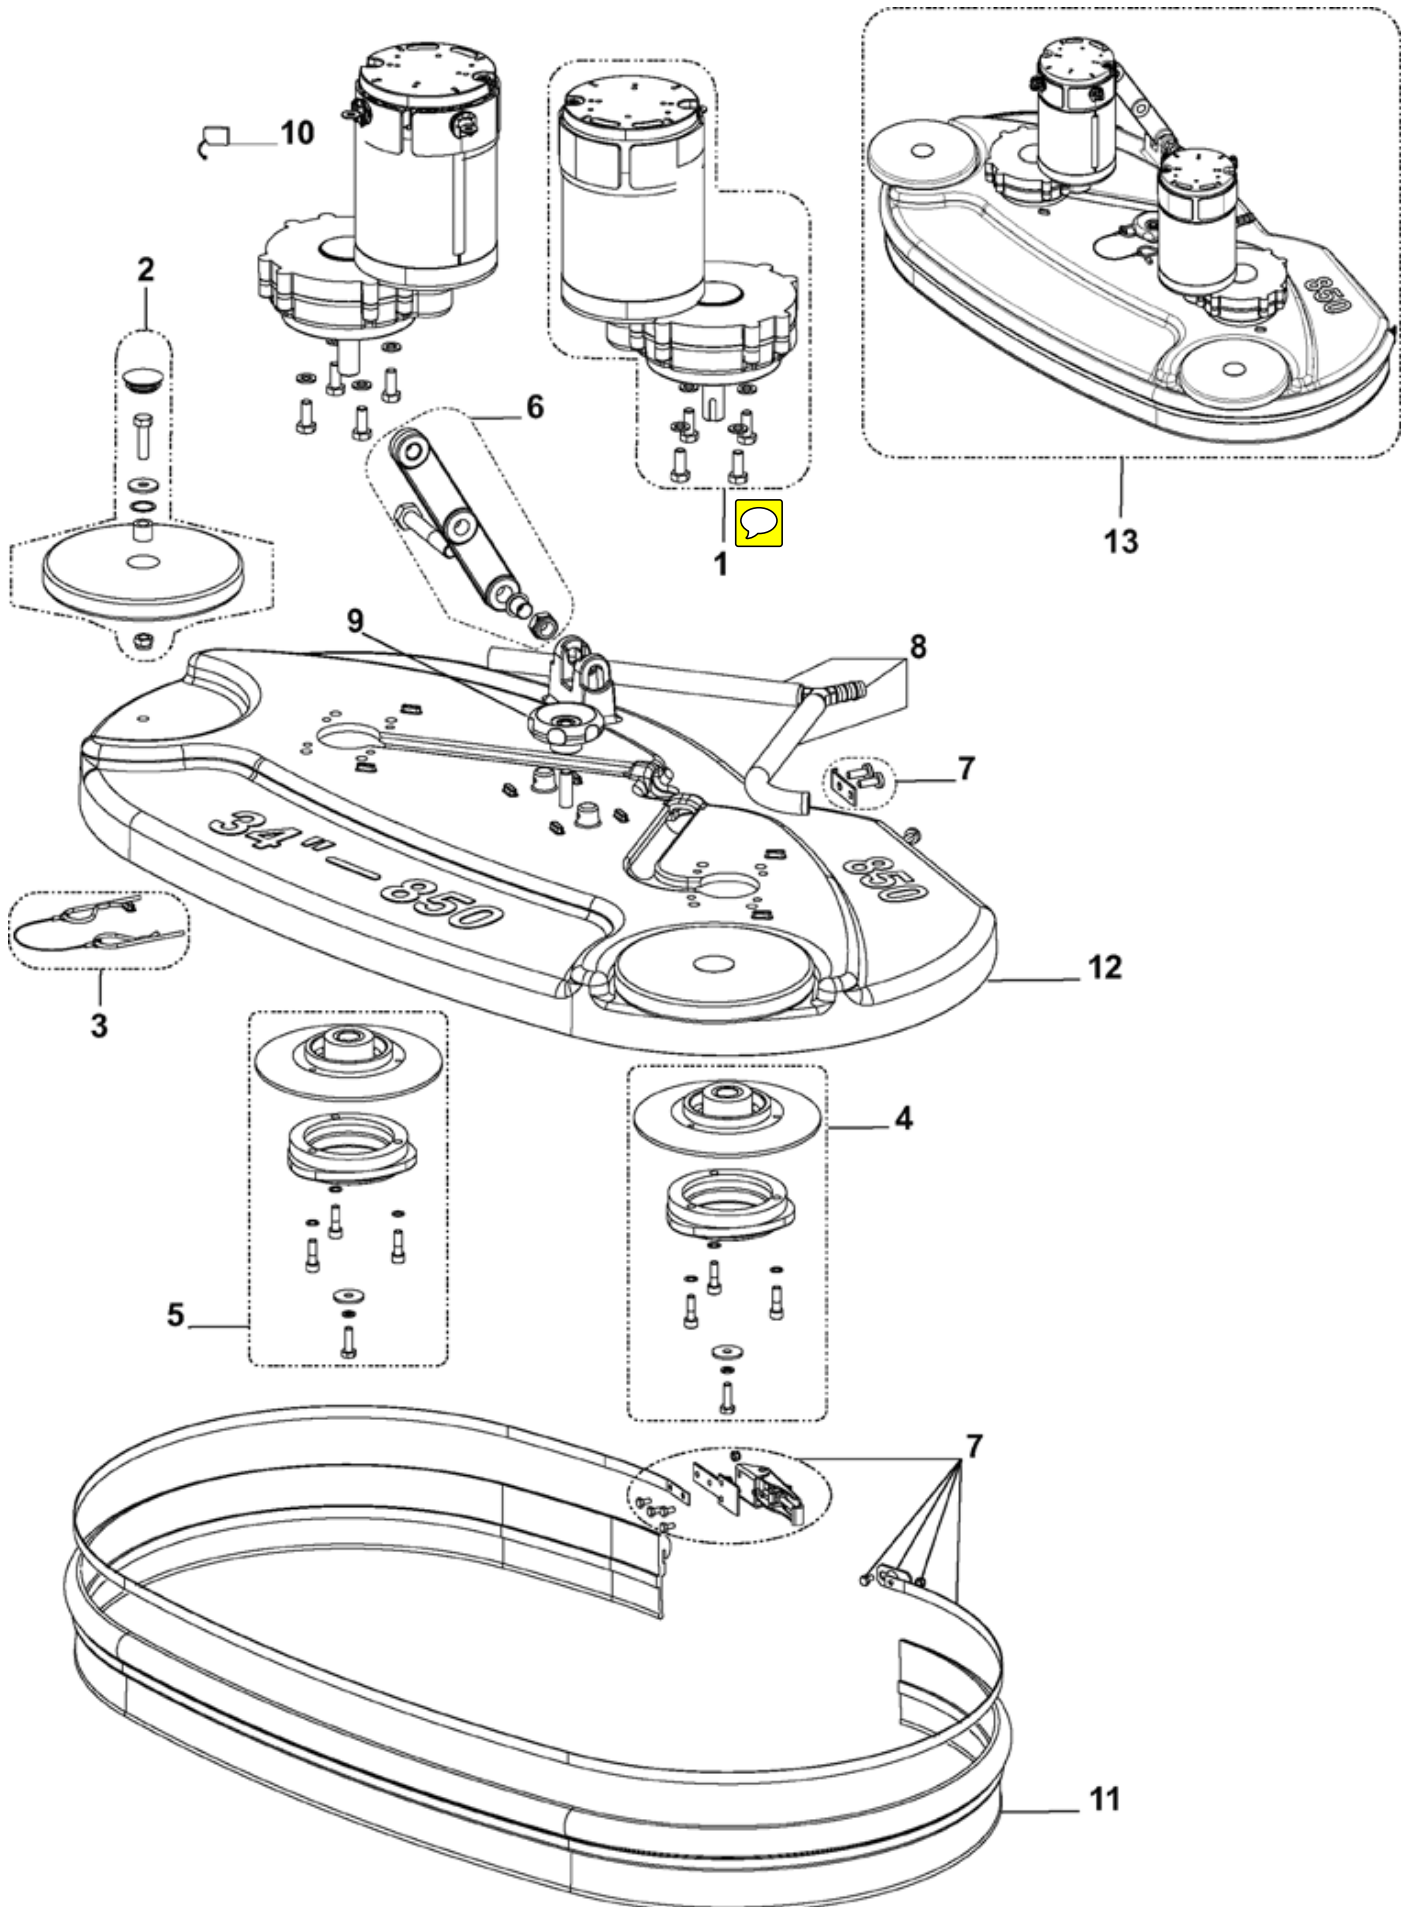

Brushes system BA 851

BA 651/BA751/BA751C/BA851

04-05-2009

Part List ID
BA65110

23

Brushes system BA 851

BA 651/BA751/BA751C/BA851

04-05-2009

Part List ID

BA65110

24

Pos	Part no.	Qty	Description	EAN
1	9097638000	2	REDUCTION GEARMOTOR 400W KIT	5711140134
2	909 6887 000	2	ROLLER BUMPER KIT	5711140131
3	909 6354 000	1	SPLIT PINS W/CABLE KIT	5711140127
4	9097639000	1	HOLDER POLYGONAL LEFT 650-750-850MM/26-2	
5	9097640000	1	HOLDER POLYGONAL RIGHT 650-750-850MM/26-	
6	9097642000	1	LEVER FIXING KIT 850	5711140135
7	9097643000	1	SPLASH GUARD FIXING KIT 850MM/34	5711140135
8	9097646000	1	HOSE WATER BRUSH DECK 850MM/34 KIT	5711140135
9	146 1037 000	1	KNOB M10	5711140035
10	909 5380 000	2	CARBON BRUSH KIT	5711140122
11	9097471000	1	SPLASH GUARD DECK 850MM/34	5711140134
12	9097201000	1	DECK BRUSH	5711140133
13	9097612000	1	DECK BRUSH 850MM/34 KIT	5711140134