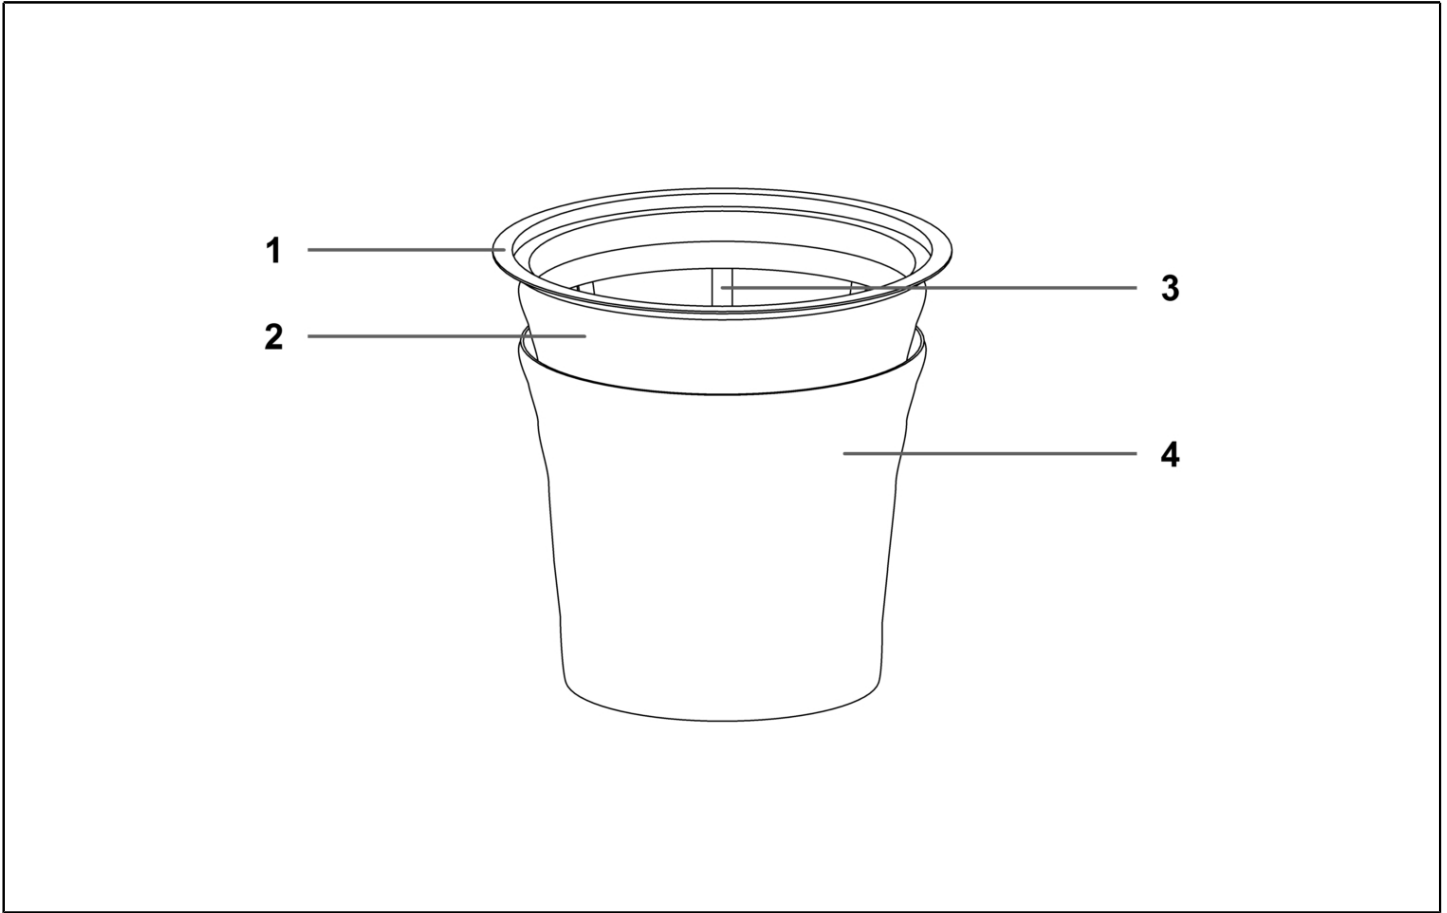

Ref. K	Part N.	Old Ref.	Description	Quantity	Validity		Price
					From	To	
0001	MPVR35807	00473	ANNEAU PORTE FILTRE 400	1,00			--
0002	FTDP00523	02845 SAN	FILTRE POLY AN4-600 CON REG H320	1,00			--
0003	MPVR09199	02833-1	PANIER CONIQUE 400	1,00			--
0004	FTDP41886	02884	FILTRE NYLON 400 CONIQUE	1,00			--