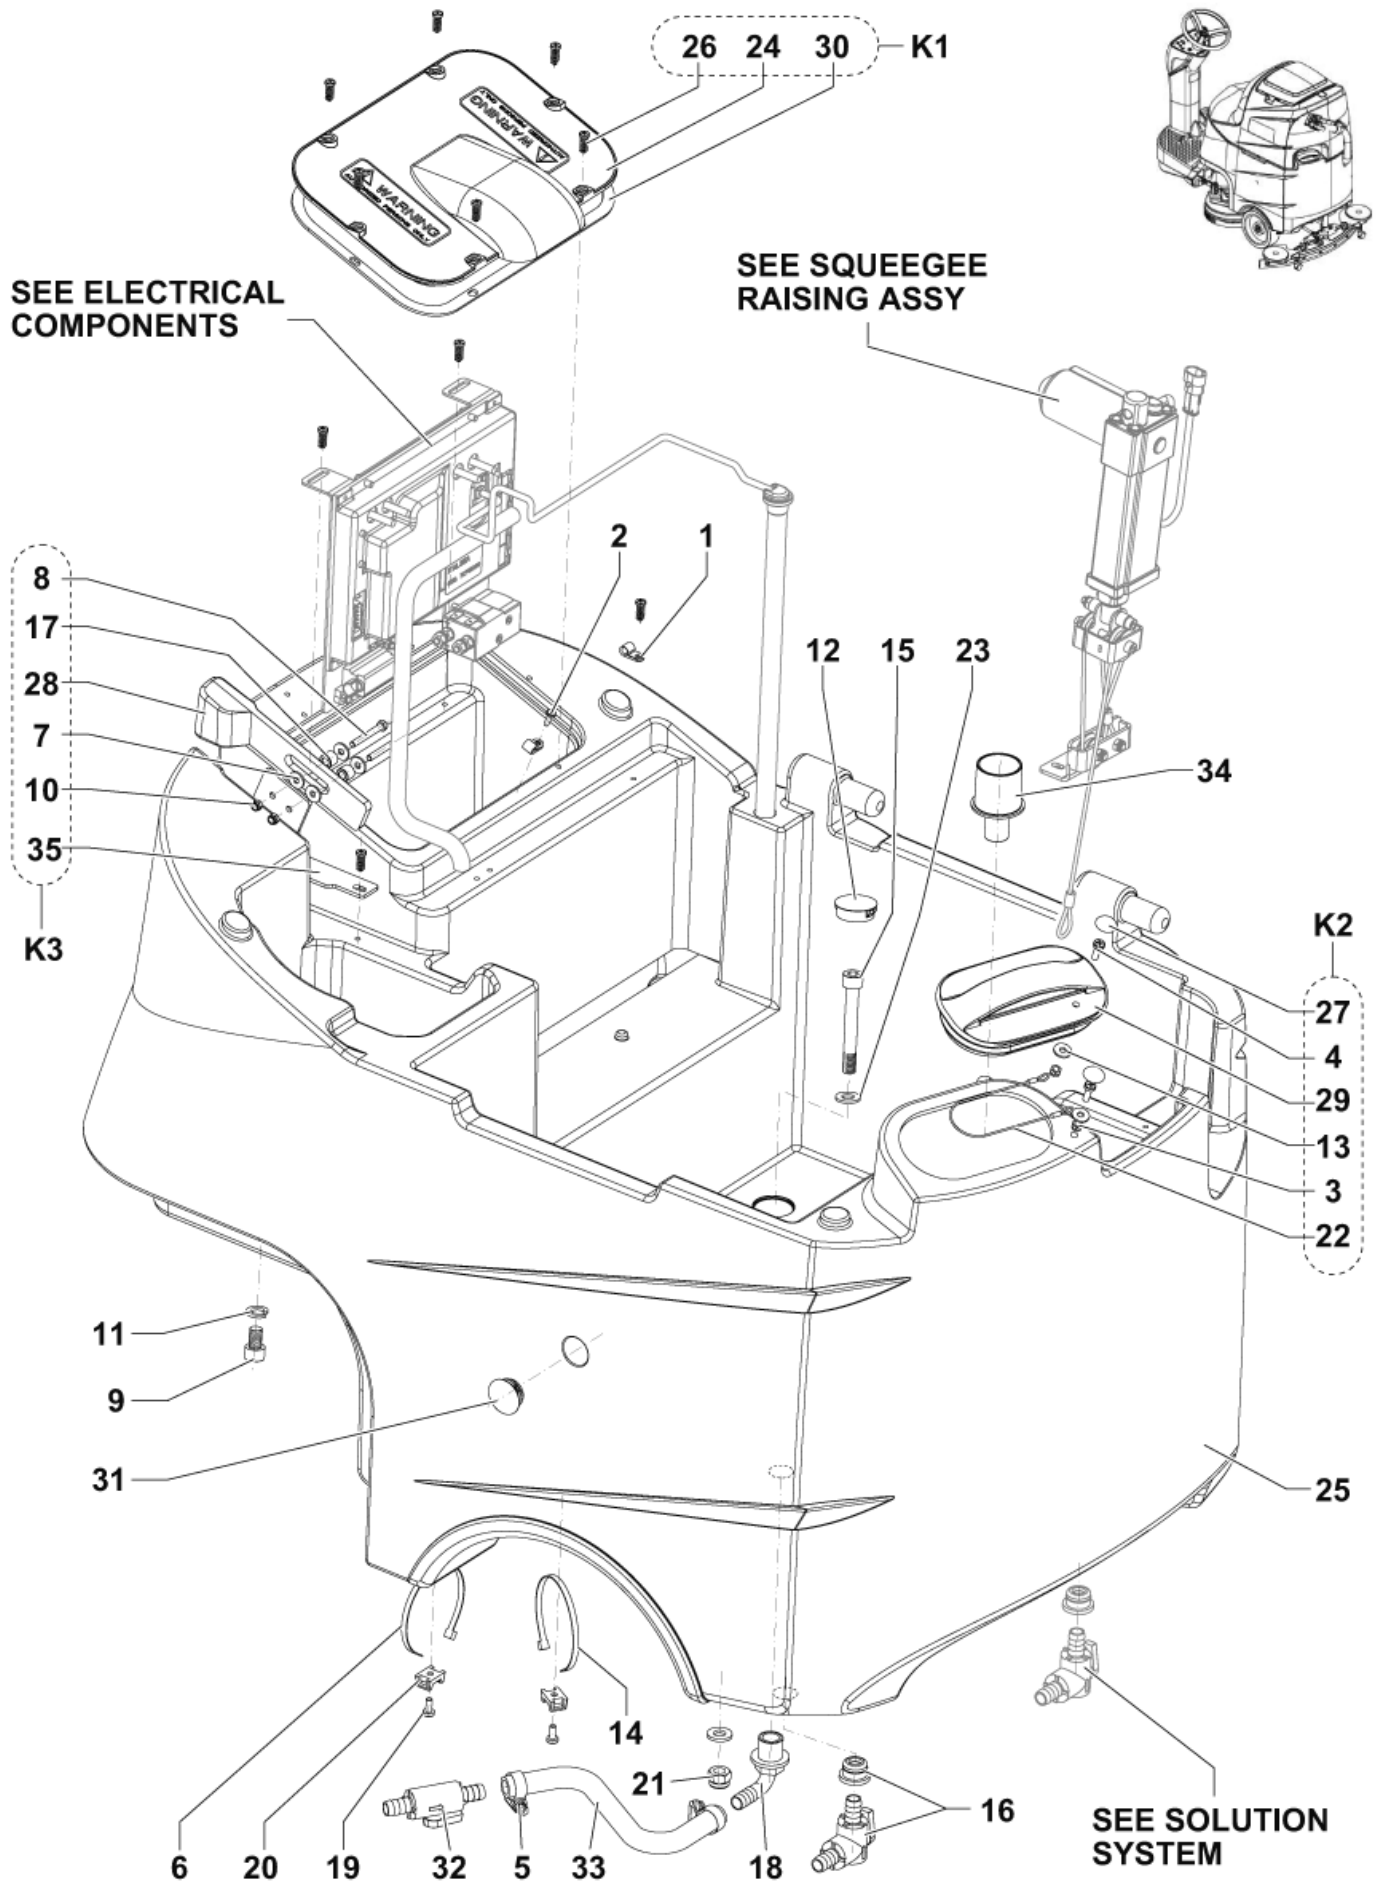

Réservoir de solution

SCRUBTEC R 466 / R 471 / R 417C / BOOST R4

08-02-2013

ID Liste de pièces
R466030

5

Réservoir de solution

SCRUBTEC R 466 / R 471 / R 417C / BOOST R4

08-02-2013

ID Liste de pièces
R466U30

6

Pos	Réf. Pièce	Qté	Description	
16	9097626000	1	COUDE FILTRE DE SOLUTION	
18	909 6087 000	1	COUDE 90DIA 1/2	
21	9097028000	2	ROBINET	
25	9098347000	1	TANK SOLUTION BLUE	
31	L08812365	2	CAPUCHON DE VIS CA 450	
32	9098173000	1	VANNE DE VIDANGE EAU PROPRE 1/2-1/2	
33	9098175000	1	HOSE D.12 L.270MM	
34	9098224000	1	MANCHONS RESERVOIR EAU PROPRE	
K1	9098707000	1	COUVERCLE DE PROTECTION CARTE ELECTRONIQ	Item 24-26-30
K2	9099167000	1	CAP SOLUTION TANK KIT	Item 3-4-13-22-27-29
K3	9098710000	1	LEVER BATTERY DEACTIVATION KIT	Item 7-8-10-17-28-35
K4	9098711000	1	HARDWARE SOLUTION TANK KIT	Item 1-2-5-6-9-11-12-14-15-19-20-21-23-26