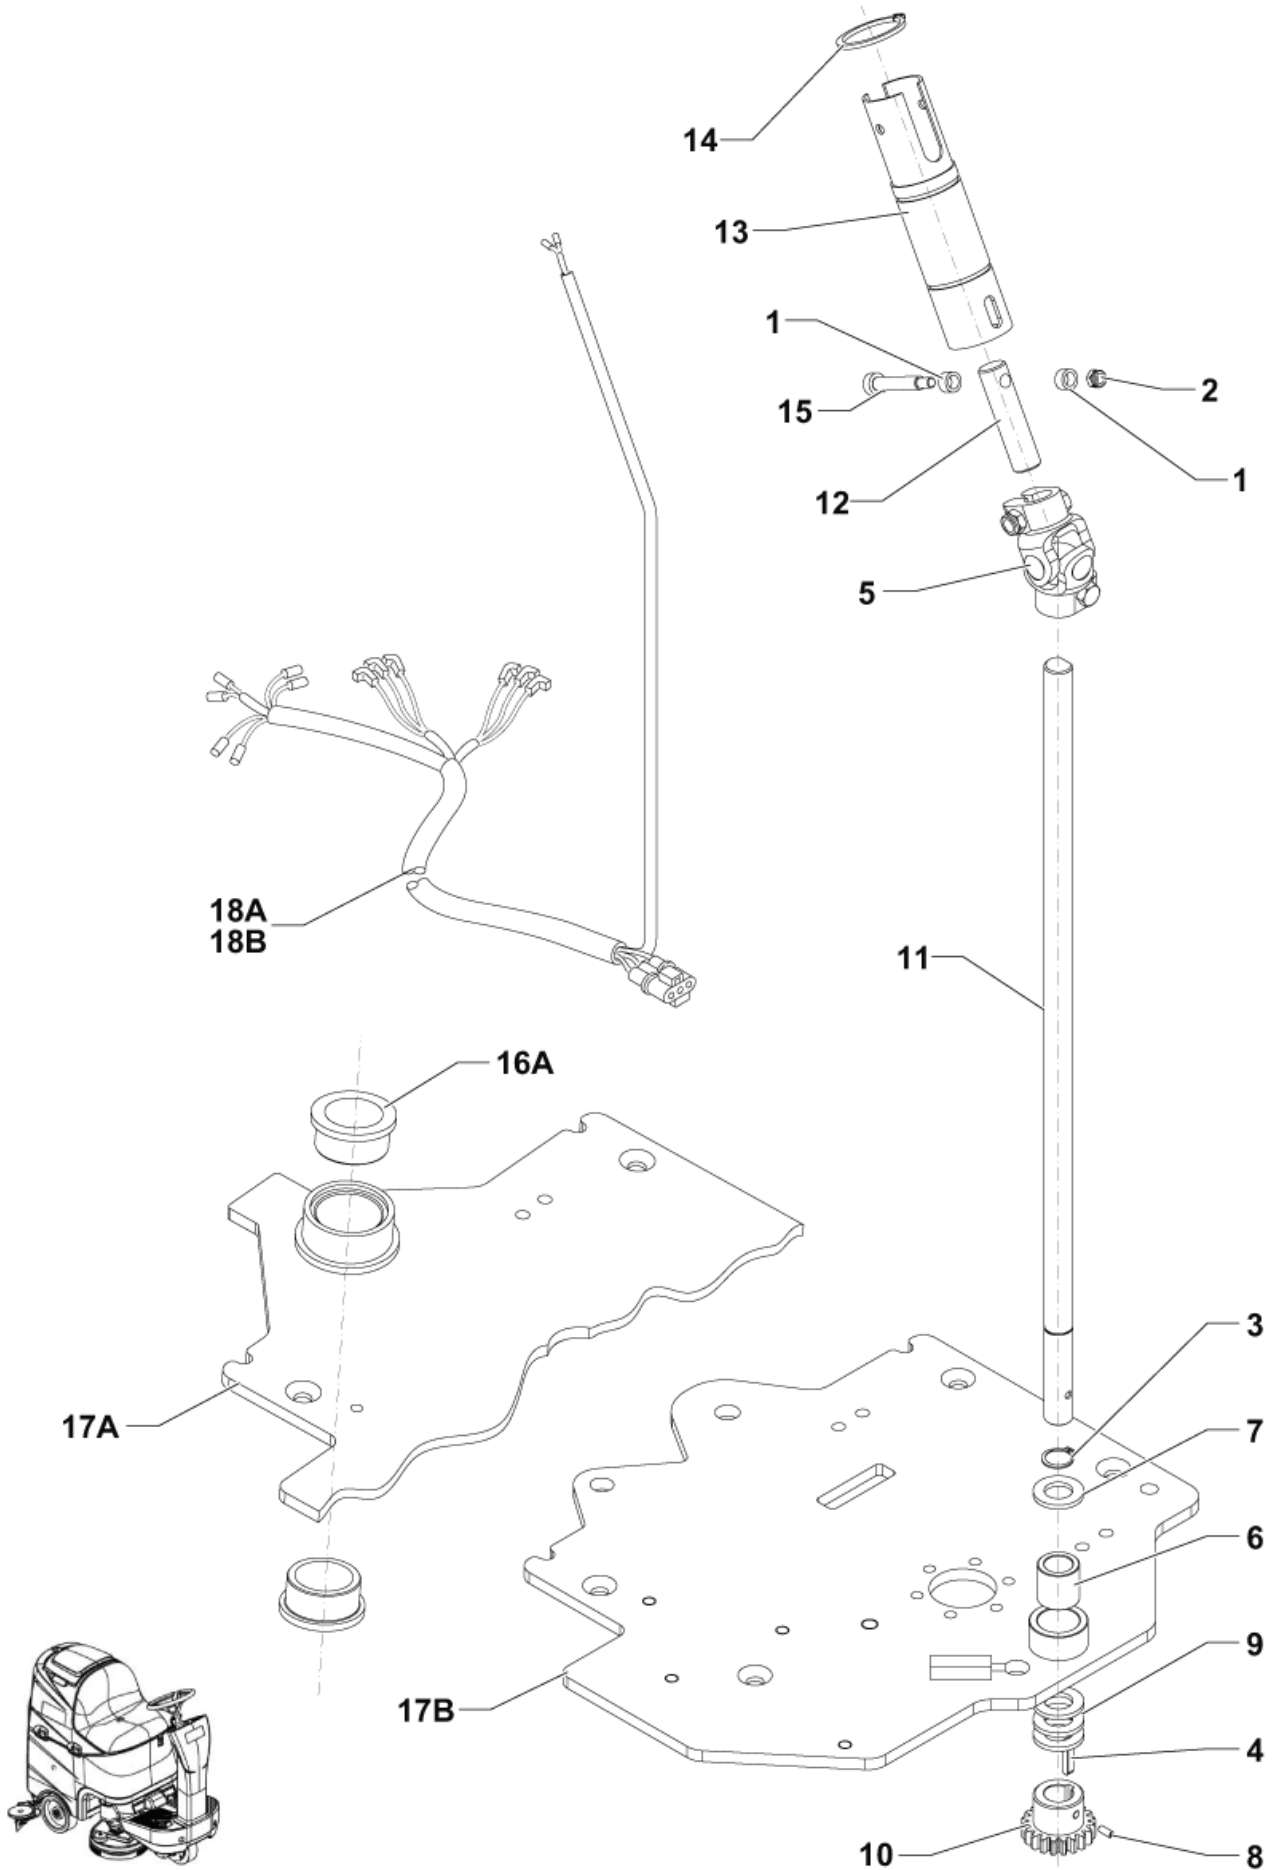

STEERING WHEEL SUPPORT ASSY

SCRUBTEC R 466 / R 471 / R 417C / BOOST R4

08-02-2013

ID Liste de pièces
R466110

13

STEERING WHEEL SUPPORT ASSY

SCRUBTEC R 466 / R 471 / R 417C / BOOST R4

08-02-2013

ID Liste de pièces
R466110

14

Pos	Réf. Pièce	Qté	Description	
4	145 8024 000	1	CLAVETTE	
5	145 9619 000	1	JOINT D17	
10	909 5943 000	1	PIGNON	
11	9097840000	1	TUBE DE COLONNE DE DIRECTION	
12	9098779000	1	SHAFT STEERING	
13	9099425000	1	KIT TUBE DE DIRECTION	TSB IT 2011-076
15	9098166000	1	VIS EPAULEE 8X40 M6 ISO7379	
K1	9098720000	1	KIT DE VISSERIE COLONNE DE DIRECTION	Item 1-2-3-6-7-8-9-14 - TSB IT 2011-076
16A	9098216000	2	BUSH FLANGED D.30X38X44	Only for Scrubtec R466 - R471 - BOOST R4
17A	9097937000	1	PLATE STEERING SUPPORT	Only for Scrubtec R466 - R471 - BOOST R4
17B	9098412000	1	PLATE STEERING SUPPORT	Only for Scrubtec R471C
18A	9098891000	1	HARNESS FOOT BOARD DISC DECK	Only for Scrubtec R466 - R471 - BOOST R4
18B	9098892000	1	HARNESS FOOT BOARD CYL DECK	Only for Scrubtec R471C