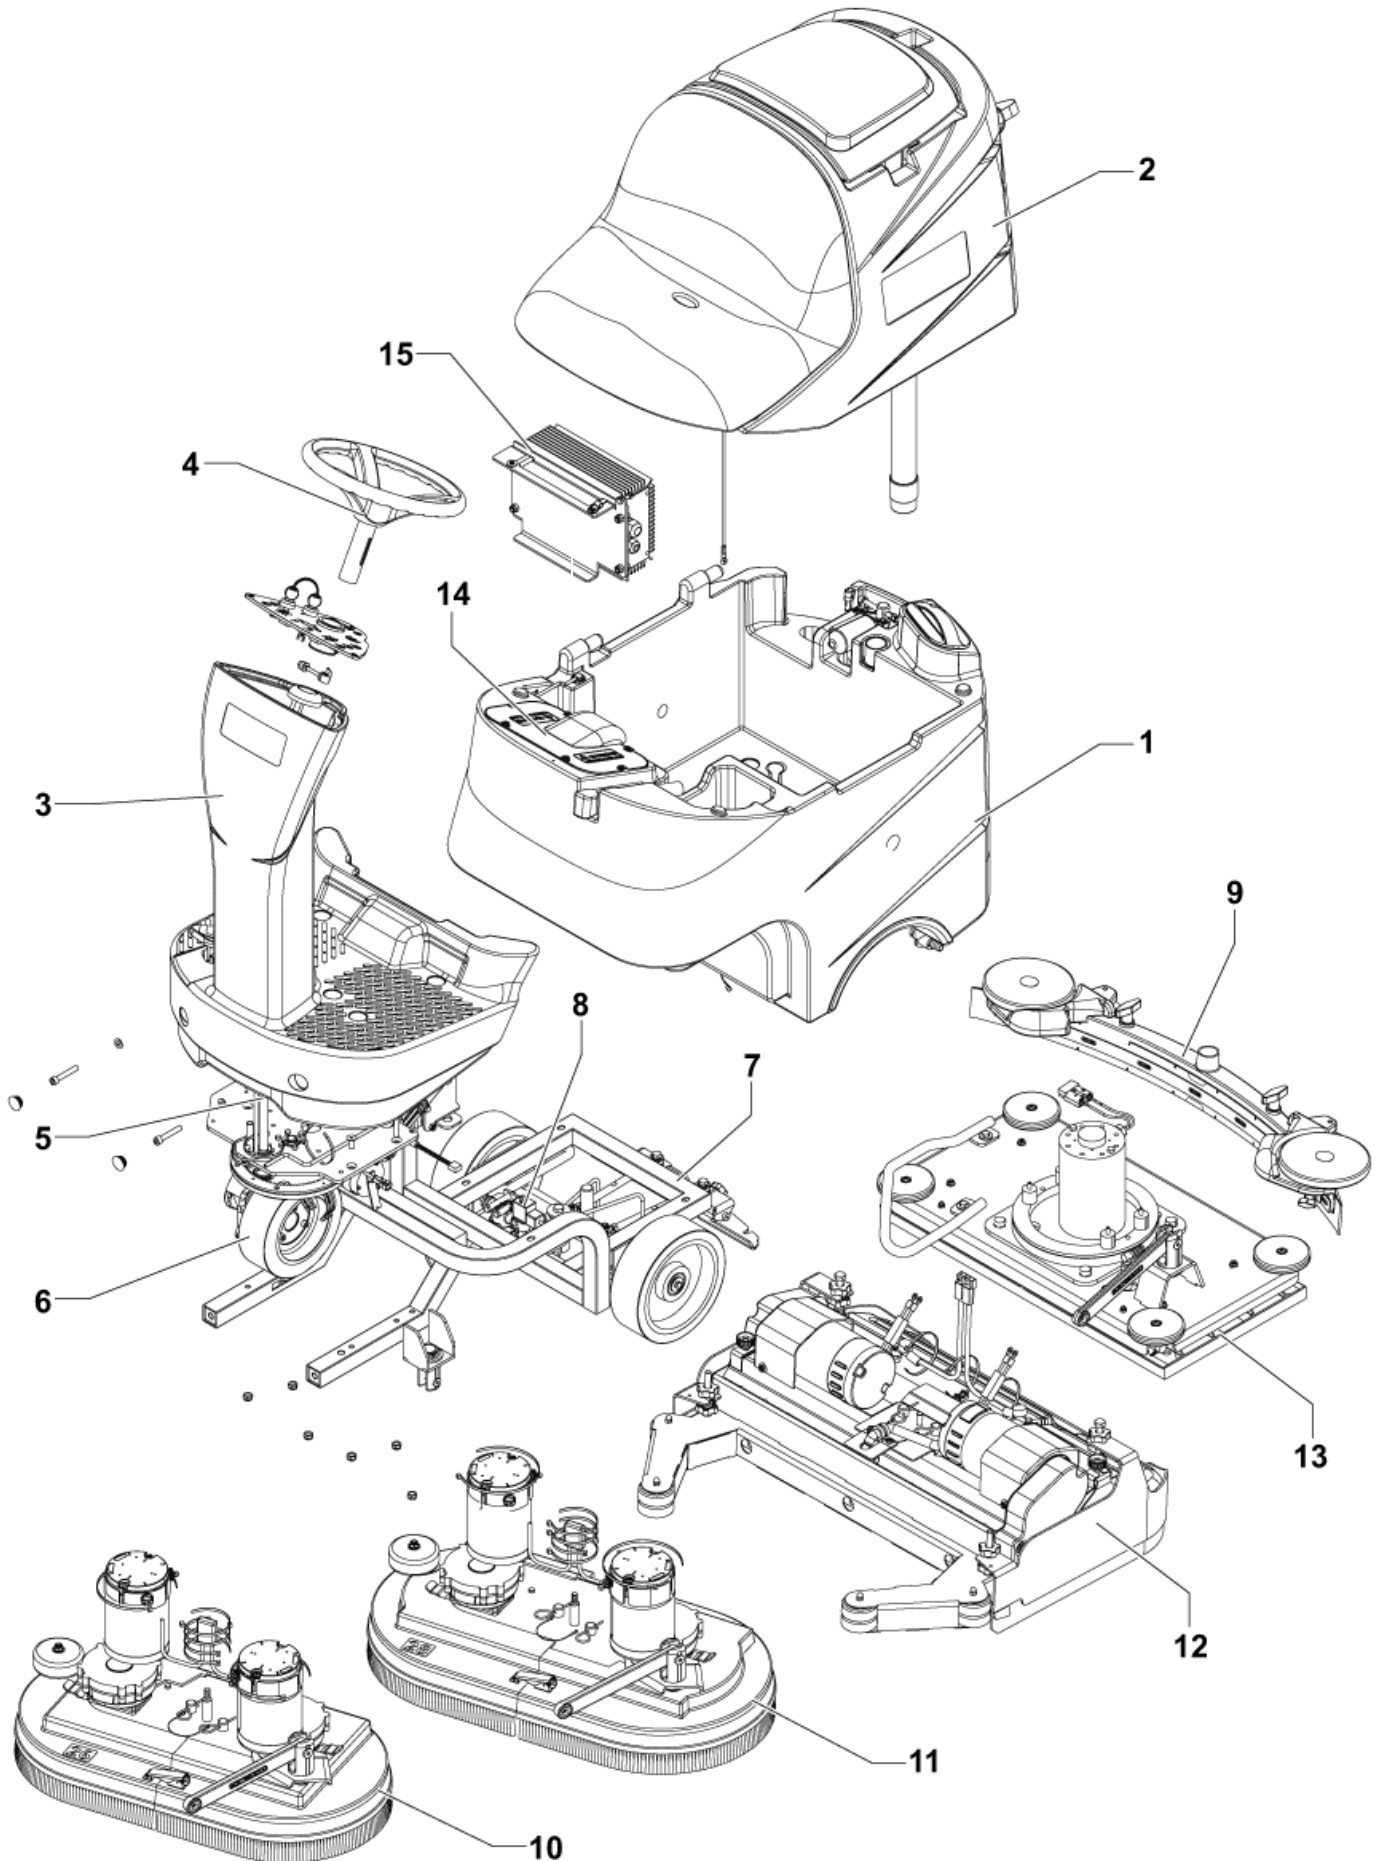

Vue générale

SCRUBTEC R 466 / R 471 / R 417C / BOOST R4

08-02-2013

ID Liste de pièces
R466010

3

Vue générale

SCRUBTEC R 466 / R 471 / R 417C / BOOST R4

08-02-2013

ID Liste de pièces
R466010

4

Pos	Réf. Pièce	Qté	Description
1		1	USE LINK Solution tank
2		1	USE LINK Recovery tank
3		1	USE LINK Column system
4		1	USE LINK Steering assy
5		1	USE LINK Steering wheel support assembly
6		1	USE LINK Drive wheel assembly
7		1	USE LINK Chassis system
8		1	USE LINK Solution system
9		1	USE LINK Squeegee systems
10		1	USE LINK Brushes deck system 650
11		1	USE LINK Brushes deck system 750
12		1	USE LINK Cyl. Brushes system
13		1	USE LINK BOOST deck system
14		1	USE LINK Electrical components
15		1	USE LINK Battery charger