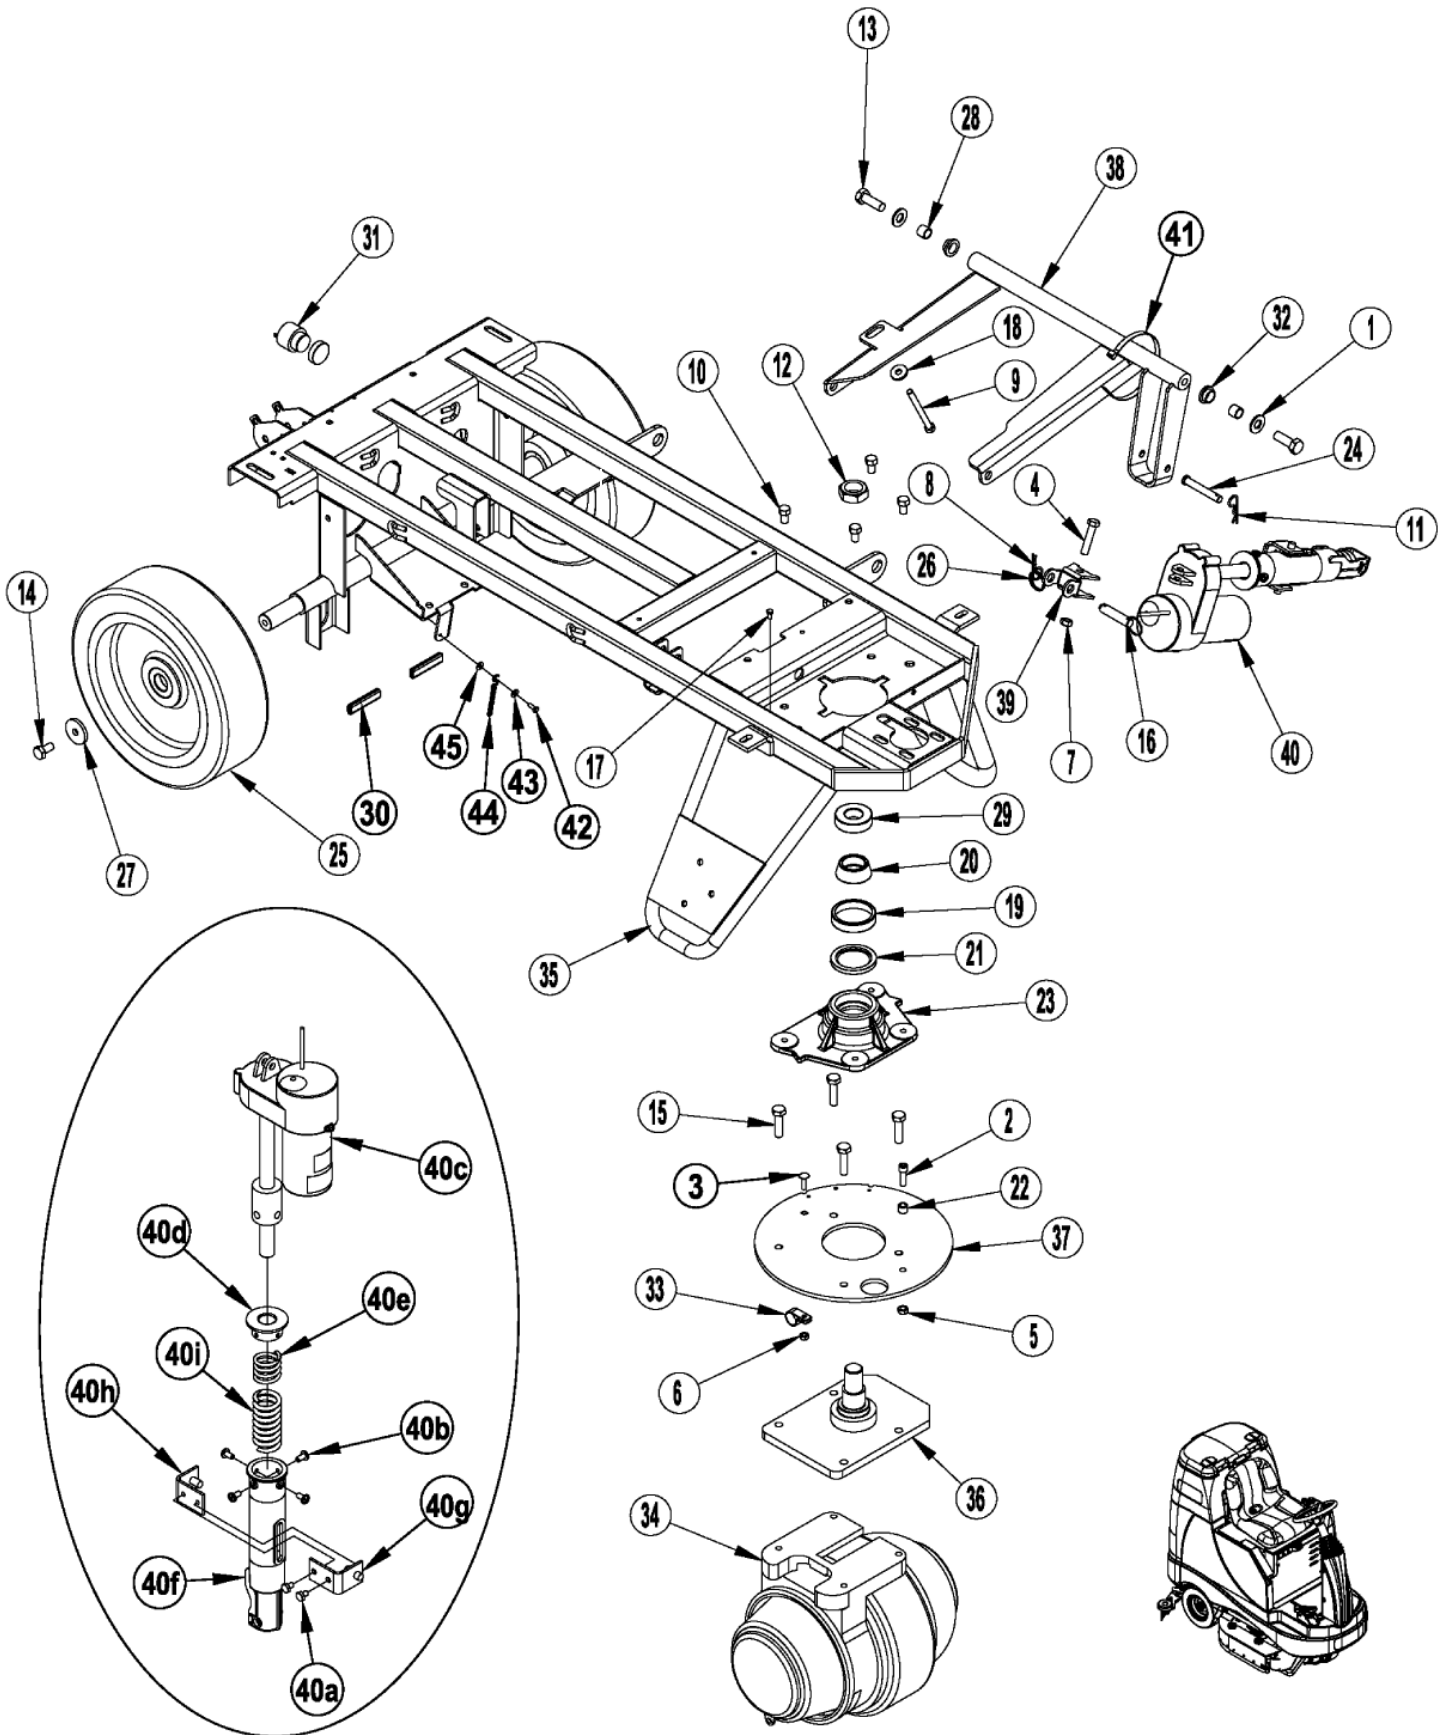

Table des matières

BR 755, BR 855

Système de châssis	3
SYSTEME DE COMMANDE	6
SYSTEME D'ADHESIFS	9
SYSTEME ELECTRIQUE	11
SYSTEME DE RECUPERATION	14
Scrub system-cylindrical	16
Scrub system-cylindrical-skirt assemblies	19
Scrub system-BR 755 disk	21
Scrub system-BR 855 disk	24
Scrub system-disk-skirt assemblies	27
SYSTEME DE SOLUTION	29
SYSTEME DE RACLAGE	32
Squeegee assembly - BR 755	34
Squeegee assembly - BR 855	36
SCHEMA DE CABLAGE	38
Optional kits and accessories	40
Brush selector guide-disk	43
Brush selector guide-cylindrical	45
PIECES DETACHEES RECOMMANDEES	47
56314312/56422162 - Seat Belt Kit	50
56314981/56601527 - Battery Watering Kit, fig. 1	52
56314981/56601527 - Battery Watering Kit, fig. 2	54
56601085 - Beacon Kit	56
56601082 - EDS Onboard Chemical Kit	58
56601087 - Vacuum Wand Kit	60
56601090 - Dual Vac Kit	62
56601700 - BR 755 Disk Deck Assy Kit	64
56601701 - BR 855 Disk Deck Assy Kit	66
56601756 - BR755 Cylindrical Deck Assy Kit	68
56601080 - On Board Charger Kit EU	70
56382635 - Squeegee spring kit	72

Système de châssis

BR 755, BR 855

04-12-2012

ID Liste de pièces
BR7553

3